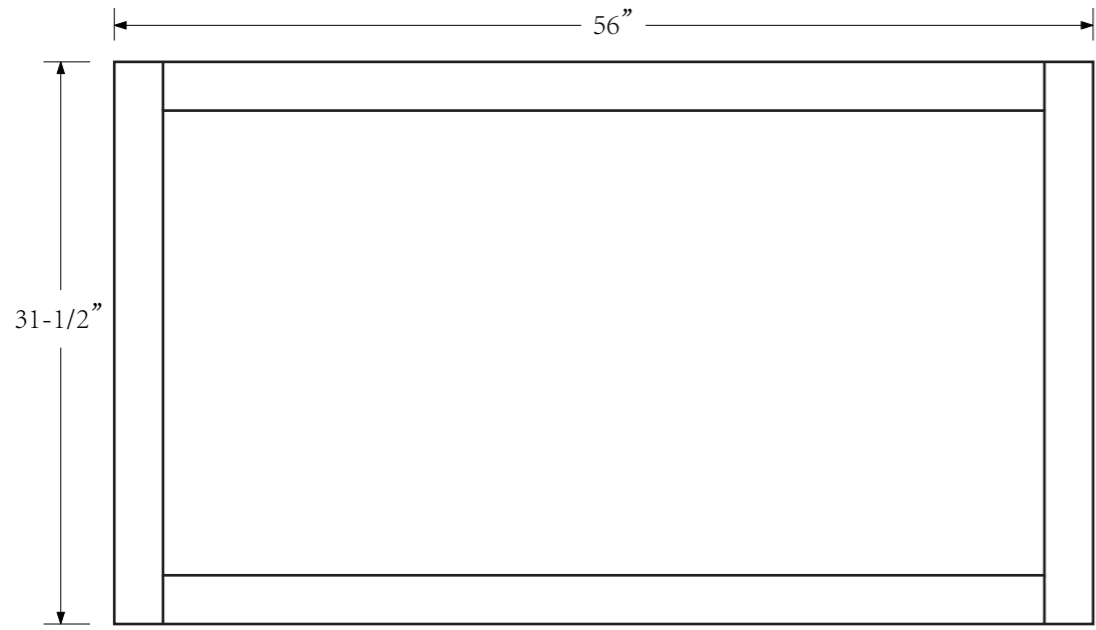

GM-6868-60

TOP VIEW

FRONT VIEW

SIDE VIEW

BACK VIEW

Dimensions are nominal and may vary within tolerances. The measurements are subject to change or cancellation. No responsibility is assumed for use of superseded or voided pages.