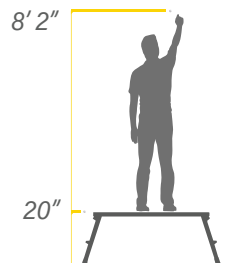

**GLA-47WP  
ALUMINUM  
SLIM FOLD  
PLATFORM**

EXCLUSIVELY AT

**PROJECT ESSENTIALS**

*The Aluminum Slim Fold Work Platform is a necessity on any project. The 47 in. platform provides an extra long work space. With a slim fold design measured at 3.25 in. deep, the Aluminum Slim Fold Work Platform stores razor thin, and will become the go-to for all of your projects.*

**LOSE THE WEIGHT**

*Weighing in at only 11 pounds, the platform can easily be moved with you, so it won't slow you down*

**EASE OF USE**

*Automatic locks engage when legs unfold and keep legs in place*

**SAFETY**

*Non-slip tread and oversized non-marring feet improve stability*

**SPECIFICATIONS**

*Duty Rating: 250lbs ANSI Type I  
Open Dimensions: 57.25"L x 14.75"W x 20"H  
Folded Dimensions: 47.25"L x 14.75"W x 3.25"H  
Weight: 11lbs  
Store SKU: 1001396548*