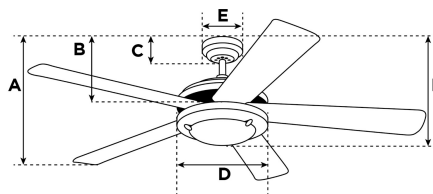

Item Number 7202000

52" Brushed Nickel Finish Black ABS Blades

Urban Gale Ceiling Fan

Specifications

Size	52"
Blades.....	ABS Blades (Black)
Blade Pitch.....	9°
Approved Location	Indoor
Suggested Room Size.....	Large Room (up to 15x15)
Down Rod.....	1/2" x 12"
Installation.....	Down Rod Only
Max. Ceiling Angle.....	N/A
Lead Wire	54"
Light Bulb Usage.....	N/A
Control	Remote Control Included
Motor Finish.....	Brushed Nickel
Motor Material	Cold Rolled Steel Motor 171mm x 12mm
Reverse Airflow.....	Yes
Capacitor	Dual
Switch Housing Cap.....	Not Included

Caution

This ceiling fan has thin blades and operates at higher speeds than traditional ceiling fans. Severe injury can result if any part of the body comes in contact with these fast-moving blades. For safe operation, this product must be installed with a minimum clearance of 10 feet from the floor to the lowest edge of the fan blades.

A. Top of Canopy to Bottom of Blades	18.1"
B. Top of Canopy to Bottom of Switch House	15.8"
C. Top of Canopy to Bottom of Canopy	2.4"
D. Width of Motor Housing.....	18.9"
E. Width of Canopy.....	5.1"
F. Top of Canopy to Bottom of Glass	N/A