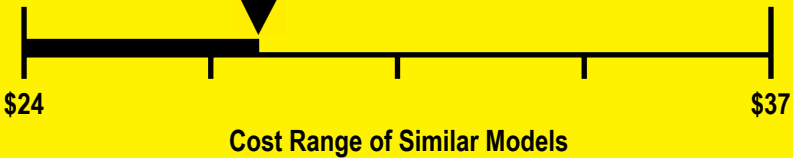

U.S. Government

Federal law prohibits removal of this label before consumer purchase.

ENERGYGUIDE

Dishwasher
Capacity: Standard

Felix Storch, Inc.
Model DW2435SSADA

Estimated Yearly Energy Cost (when used with an electric water heater)

\$28

234 kWh

Estimated Yearly Electricity Use

\$21

Estimated Yearly Operating Cost
(when used with a natural gas water heater)

Your cost will depend on your utility rates and use.

- Cost range based only on standard capacity models.
- Estimated energy cost based on four wash loads a week and a national average electricity cost of 12 cents per kWh and natural gas cost of \$1.05 per therm.
- For more information, visit www.ftc.gov/energy.