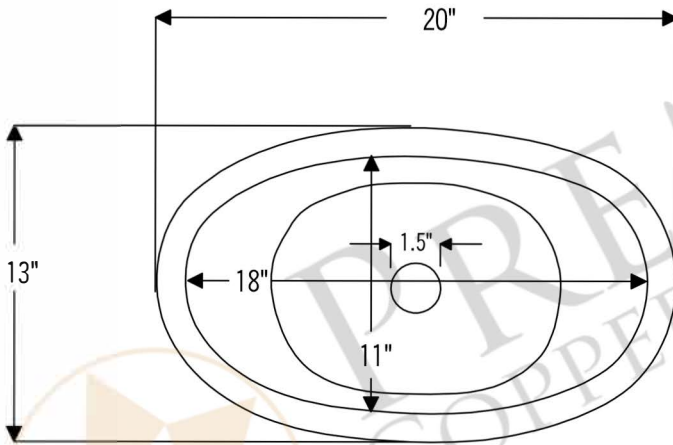

PREMIER
COPPER PRODUCTS

MODEL NUMBER: VBT20EN

- Description: Bath Tub Shaped Vessel Hammered Copper Sink
- Outer Dimension: 20" x 13" x 7"
- Inner Dimension: 18" x 11" x 7"
- Middle Sink Height: 5"
- Rim: 1"
- Drain Opening: 1.5"
- Finish: Nickel

CODE/STANDARD COMPLIANCE

* IAPMO/cUPC LISTED

THIS PRODUCT IS HAND CRAFTED, SMALL VARIANCES IN COLOR AND SIZE MAY OCCUR.
DO NOT MAKE ANY INSTALLATION CUTS UNTIL YOU RECEIVE YOUR ITEM(S).