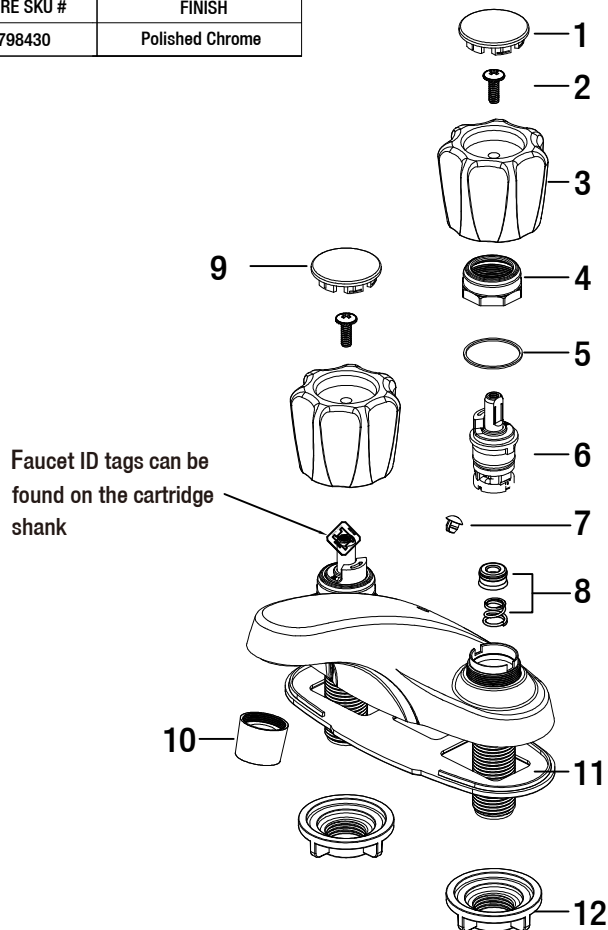

## Replacement Parts List

Aragon 4 in. Centerset 2-Handle Low Arc Bathroom Faucet  
Less Pop-Up Drain in Chrome

MODEL	STORE SKU #	FINISH
67090W-5A01	798430	Polished Chrome

Many replacement parts can be purchased online or at your local store. Please use the table below to identify the part SKU number needed, go to [HOMEDEPOT.COM](http://HOMEDEPOT.COM), and check for online and store availability. If you can't find the part you are looking for, please call 1-855-HD-GLACIER

Part	Description	Part #	Internet SKU #	Store SKU #
1	Index C	RP10029	<a href="#">206128275</a>	
2	Screw	RP50013	<a href="#">302610705</a>	
3	Handle	RP13305		
4	Bonnet nut	RP70435	<a href="#">206864739</a>	
5	Washer	RP64124		
7	Cap	RP1003101		

Part	Description	Part #	Internet SKU #	Store SKU #
6	Cartridge	RP22010	<a href="#">203258608</a>	834804
8	Seat & Spring	RP22008		
9	Index H	RP10028	<a href="#">206128274</a>	
10	Aerator	RP3019301		
11	Gasket	RP80105		
12	Mounting nut	RP56001	203193994	579276