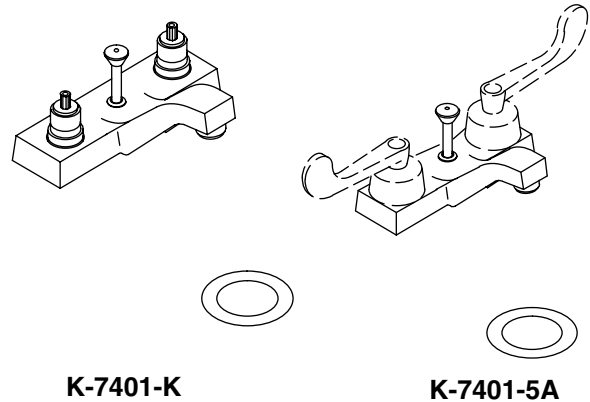

LAVATORY FAUCET K-7401

Features

- Brass construction
- Quarter-turn washerless ceramic disc valves
- For 4" (10.2 cm) centers
- 4" (10.2 cm) spout reach
- Pop-up drain with lift rod and tailpiece
- Available with standard or vandal-resistant Water-Guard® aerator
- Variety of handle style options
- 1.5 gallons (5.7 L) per minute

ADA

CSA B651

OBC

Codes/Standards Applicable

Specified model meets or exceeds the following:

- ADA
- ICC/ANSI A117.1
- CSA B651
- OBC
- ASME A112.18.1/CSA B125.1
- NSF 14
- California Energy Commission
- EPA WaterSense®

Colors/Finishes

- CP: Polished Chrome
- PB: Vibrant® Polished Brass

Specified Model

Model	Description	Colors/Finishes
K-7401-K	Triton® lavatory base faucet with standard aerator – less handles	☐ CP
K-7401-2A	Triton lavatory complete faucet with standard aerator and standard handles	☐ CP
K-7401-5A	Triton lavatory complete faucet with standard aerator and wristblade lever handles	☐ CP

Required Accessories (Includes Two Handles)			ADA	ADA	ADA CSA B651 OBC
K-16010-2	Triton® standard handles	☐ CP			
K-16010-3	Triton cross handles		☐ CP		
K-16010-4	Triton lever handles			☐ CP	
K-16010-5	Triton wristblade lever handles				☐ CP

Product Specification

Two-handle centerset lavatory faucet shall be made of brass construction with brass valve bodies. Faucet shall feature quarter-turn washerless ceramic disc valves, assuring positive handle stop positioning. Product shall include 4" (10.2 cm) centers, 4" (10.2 cm) gooseneck spout, standard or vandal-resistant Water-Guard® aerator, and pop-up drain with lift rod and tailpiece. Faucet shall feature a flow rate of 1.5 gallons (5.7 L) per minute. Base faucet shall be Kohler Model K-7401-____-CP with Kohler Model K-16010-____-CP handles **OR** complete faucet shall be Kohler Model K-7401-____-CP.