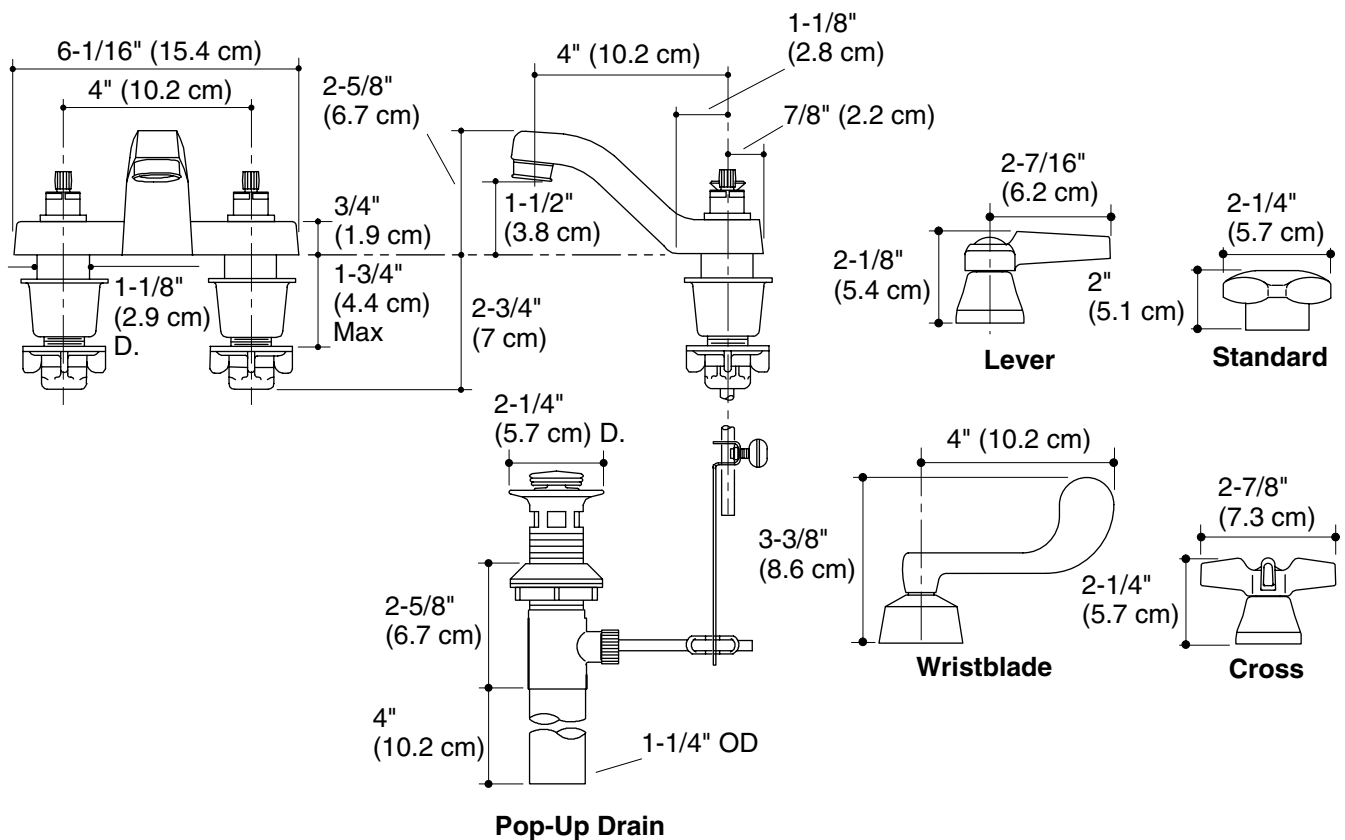

TRITON®

Technical Information

Applicable faucet:	
Triton® lavatory base faucet with standard aerator – less handles	K-7401-K
Lavatory base faucet with standard aerator and standard handles	K-7401-2A
Lavatory base faucet with standard aerator and wristblade lever handles	K-7401-5A
Applicable Triton™ handles:	
Standard handles	K-16010-2
Cross handles	K-16010-3
Lever handles	K-16010-4
Wristblade lever handles	K-16010-5
* Handles must be ordered to complete faucet.	

Installation Notes

Install this product according to the installation guide.

ADA, CSA B651, OBC compliant when installed to the specific requirements of these regulations.

Product Diagram