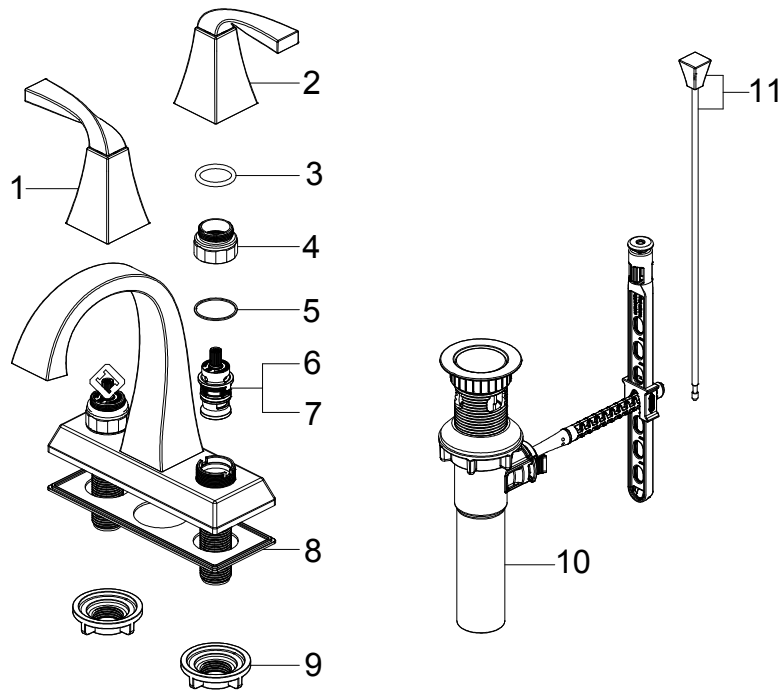

Replacement Parts List

Leary Curve 4 in. Centerset Two-Handle Lavatory Faucet in Chrome

MODEL	SKU #	FINISH
HD67701W-6001	306069121	Chrome

Many replacement parts can be purchased online or at your local store. Please use the table below to identify the part SKU number needed, go to HOMEDEPOT.COM, and check for online and store availability. If you can't find the part you are looking for, please call 1-855-HD-GLACIER.

Part	Description	Part #	Internet SKU #	Store SKU #
1	Handle assembly H	RP1364601		
2	Handle assembly C	RP1364701		
3	O-ring	RP60117		
4	Bonnet nut	RP70436		
5	Washer	RP64124		
6	Cartridge H	RP20079		

Part	Description	Part #	Internet SKU #	Store SKU #
7	Cartridge C	RP20080		
8	Gasket	RP80561		
9	Mounting nut	RP56001	203193994	579276
10	ClickInstall™ drain assembly	RP4022801		
11	Lift rod	RP4024301		