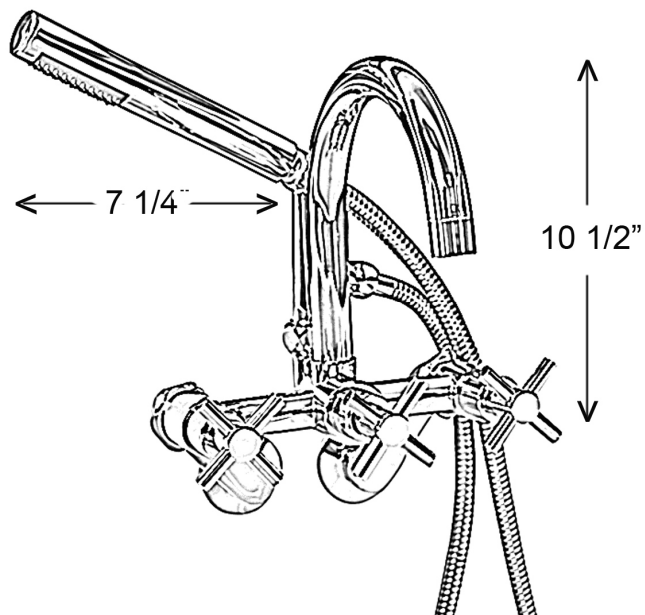

# TUB WALL MOUNT FILLER WITH HANDSHOWER

Cat. No.  
7088

L: 11-<sup>5</sup>/<sub>8</sub>"  
H: 10-<sup>1</sup>/<sub>2</sub>"

## Features:

- ▶ Solid Brass Construction
- ▶ <sup>1</sup>/<sub>4</sub>" Turn ceramic disc cartridges
- ▶ Gooseneck Spout
- ▶ Spout reach is 6-<sup>1</sup>/<sub>2</sub>"
- ▶ Wand style hand shower
- ▶ Couplers Included
- ▶ 7" Centers
- ▶ Swing arm couplers (**4501**) can be purchased separately to convert to adjustable centers
- ▶ 60" Handshower hose
- ▶ Vacuum breaker for handshower sold separately (**7999**)
- ▶ Handshower flow rate is 1.6 GPM
- ▶ Spout flow rate is 7.25 GPM at 80 psi
- ▶ Available in 4 finishes

## Finishes:

**CP** Polished Chrome  
**SN** Brushed Nickel  
**PN** Polished Nickel  
**ORB** Oil Rubbed Bronze

Dimensions are nominal and may vary. Dimensions and specifications subject to change without notice.