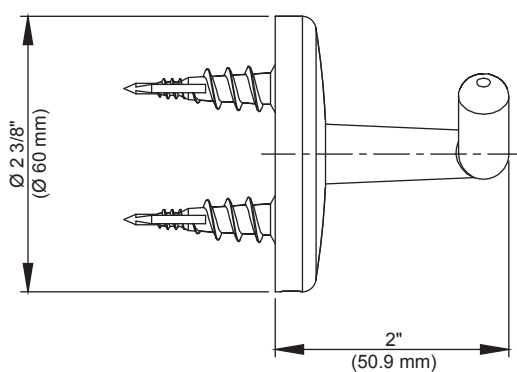

Glacier Bay Dorset Double Robe Hook

FEATURES

- Easy Installation
- Installation Hardware Included
- Tools Required for Installation:
 - Drill and Drill Bit Set
 - Phillips Screwdriver
 - Pencil
 - Claw Hammer (For Ceramic Tile)

MODEL	STORE SKU#	FINISH
B2541101CP	475689	Chrome

WARRANTY

- Limited Lifetime Warranty

INSTALLATION DIMENSIONS