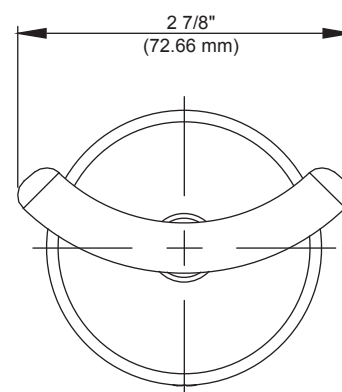

Glacier Bay Dorset Double Robe Hook

FEATURES

- Easy Installation
- Installation Hardware Included
- Tools Required for Installation:
 - Drill and Drill Bit Set
 - Phillips Screwdriver
 - Pencil
 - Claw Hammer (For Ceramic Tile)

MODEL	STORE SKU#	FINISH
B2541101CP	475689	Chrome

WARRANTY

- Limited Lifetime Warranty

INSTALLATION DIMENSIONS