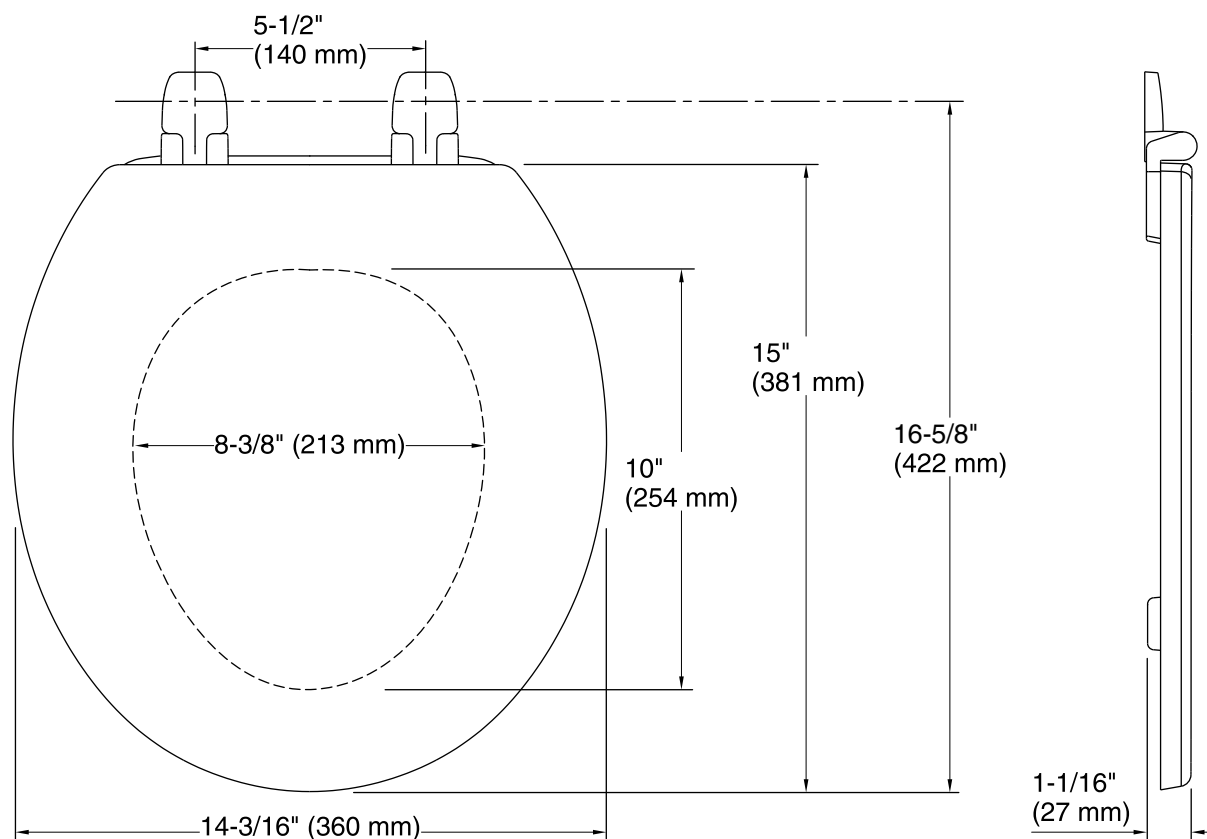

#### Technical Information

All product dimensions are nominal.

Seat shape type: Round

Seat front type: Closed front

Seat-mounting holes: 5-1/2" (140 mm)