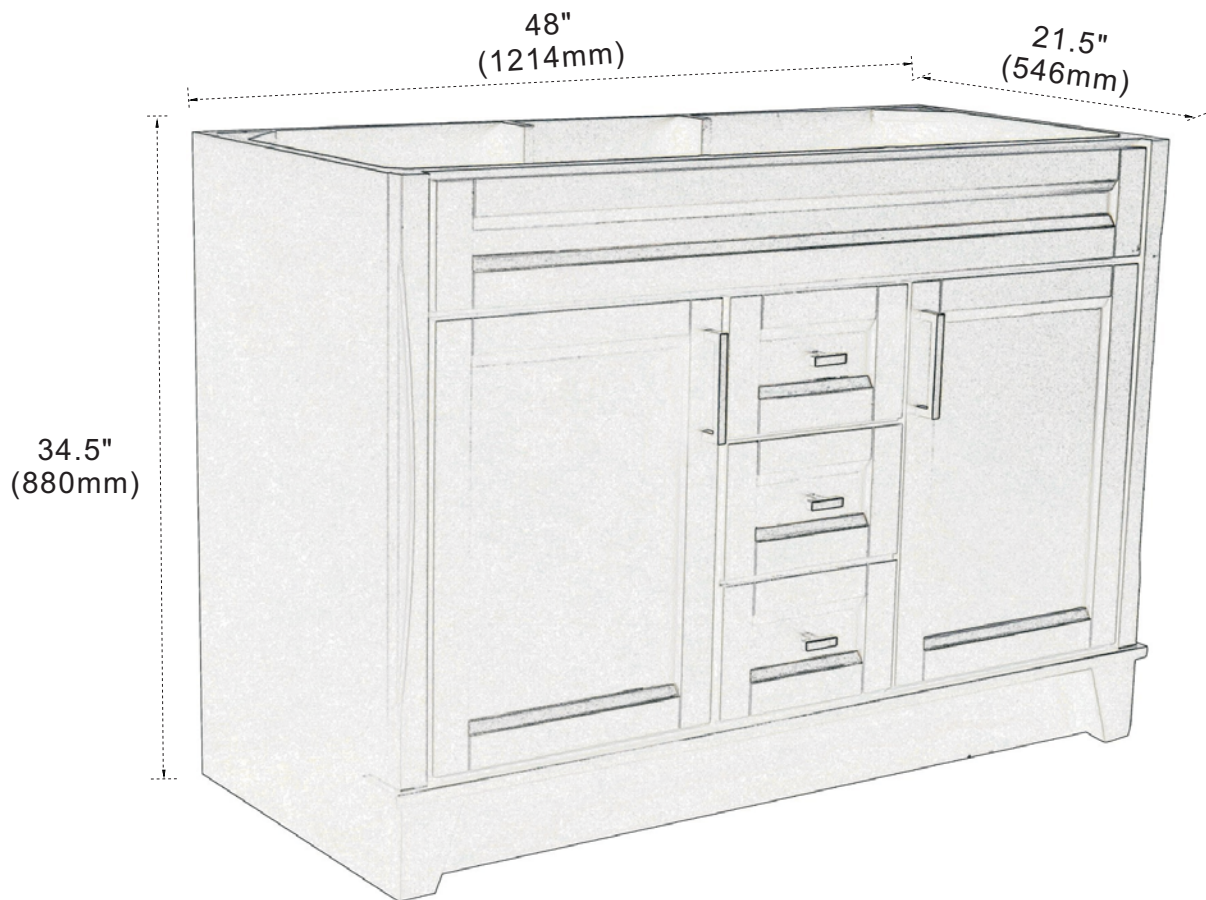

BELLATERRA HOME

Model: 700-48D (Counter top sold separately)

Features

1. Solid wood and Plywood;
2. Two soft closing doors;
3. Two full extension soft closing drawers;
4. Dovetail construction drawers;
5. Brush nickel hardware;

Colors / Finishes

BU - Dark Navy Blue

**NOTE: SINK STYLE, SHAPE, FAUCET HOLES, CUTOUT ON TOP, VANITY MAY VARY FROM THE PICTURE ABOVE.
INSTRUCTIONAL PURPOSE ONLY.**

Professional installation is recommended.
www.bellaterra-home.com

Bellaterra Home LLC, All Rights Reserved 2019