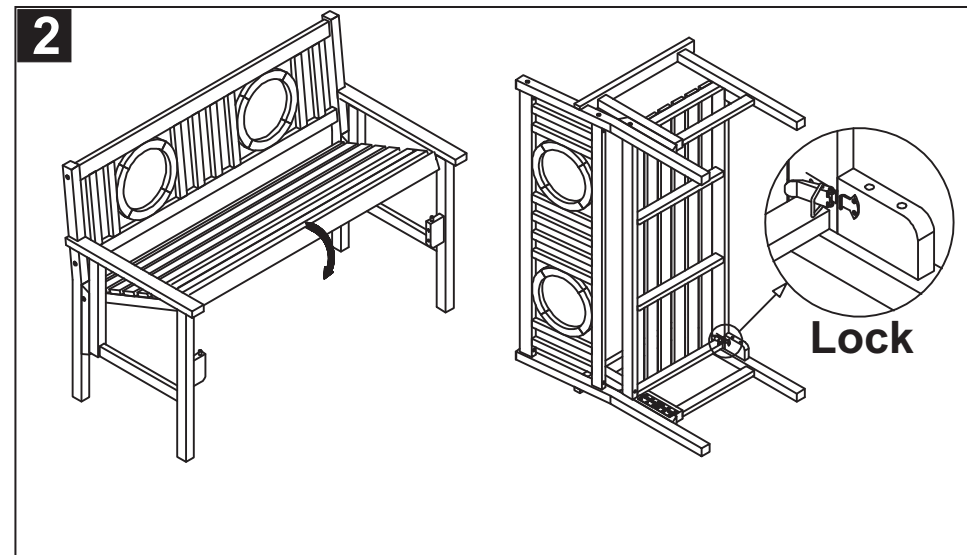

PREPARATION

Before beginning the assembly of the product, make sure all parts are present. Compare the parts with the package contents list and hardware contents list. If any parts are missing or damaged, do not attempt to assemble the product. Tool required for assembly (included): Allen Key.

Step 1: turn on both side leg same as picture.

Step 2: turn seat down and then can lock the seat to the leg as shown on picture.

CARE AND MAINTENANCE

Store outdoor furniture indoors or cover well when it is not in use. Dust regularly with small brush or vacuum. Spills should be taken care of immediately before they harden or stain with a slightly dampened sponge.

NOTICE

Please make sure that you have all parts indicated before you begin assembly of this item.

 **SAFAVIEH**
OUTDOOR LIVING

MODEL# PAT6714

Product Dimension: 48.43"W x 23.62"D x 34.65"H

Weight capacity : 600 lbs.