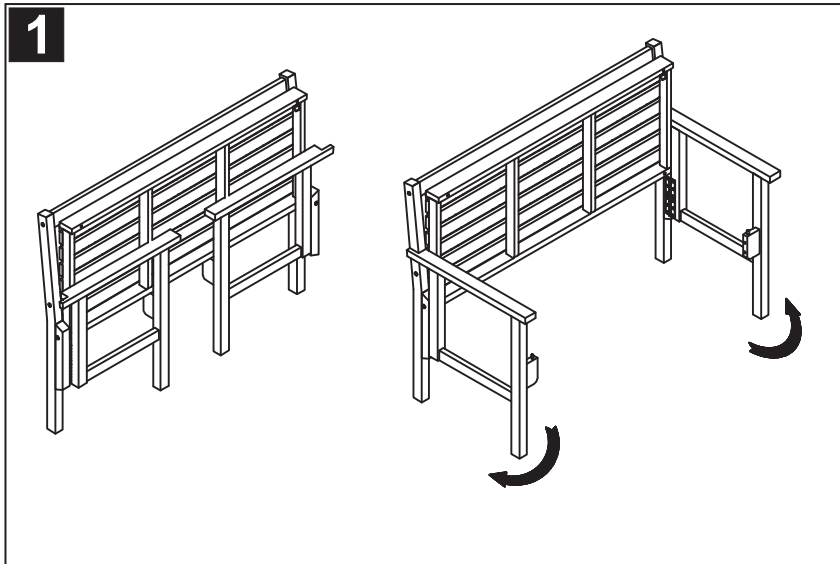

Step 1: turn on both side leg same as picture.

Step 2: turn seat down and then can lock the seat to the leg as shown on picture.

CARE AND MAINTENANCE

Store outdoor furniture indoors or cover well when it is not in use. Dust regularly with small brush or vacuum. Spills should be taken care of immediately before they harden or stain with a slightly dampened sponge.

NOTICE

Please make sure that you have all parts indicated before you begin assembly of this item.

 **SAFAVIEH**
OUTDOOR LIVING

MODEL# PAT6714

Product Dimension: 48.43"W x 23.62"D x 34.65"H

Weight capacity : 600 lbs.