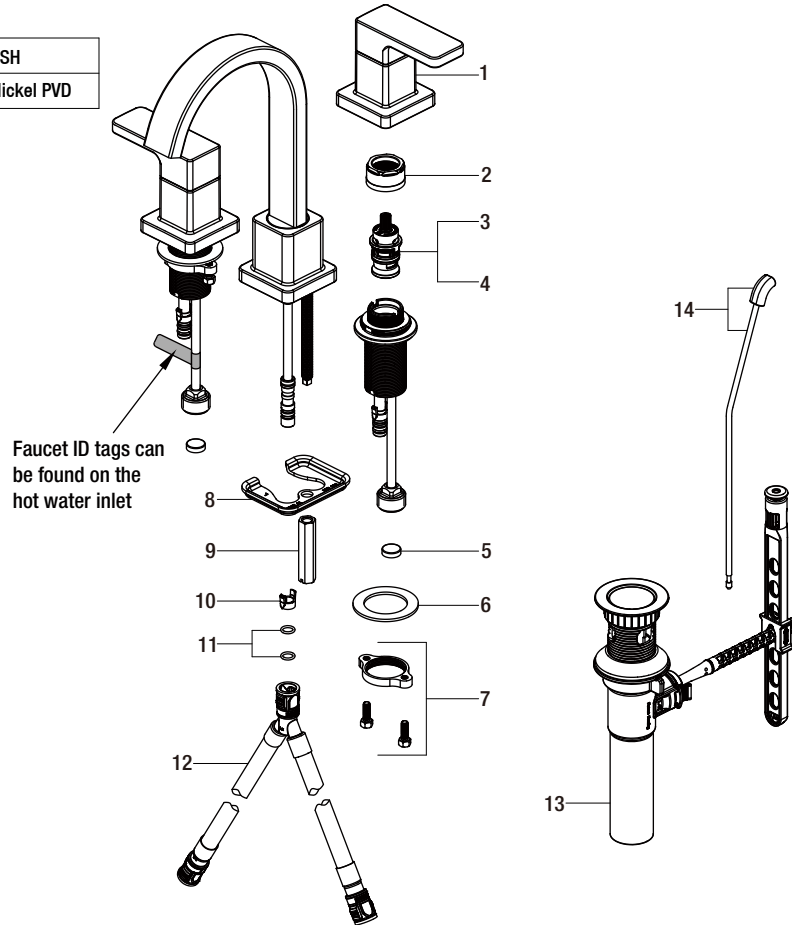

schön™

Replacement Parts List

Marx 8 in. Widespread 2-Handle High-Arc Bathroom Faucet in Brushed Nickel

MODEL	Internet SKU #	FINISH
HD67751W-6004	300657665	Brushed Nickel PVD

Many replacement parts can be purchased online or at your local store. Please use the table below to identify the part SKU number needed, go to schonsimplymodern.com, and check for online and store availability. If you can't find the part you are looking for, please call (800) 880-8164.

Part	Description	Part #	Internet SKU #	Store SKU #
1	Handle assembly	RP1352004		
2	Bonnet nut	RP70193	206671342	
3	Cartridge H	RP20079		
4	Cartridge C	RP20080		
5	Screen filter	RP70072		
6	Washer	RP64147		
7	Nut & Screw	RP56114		
8	Washer	RP70228		

Part	Description	Part #	Internet SKU #	Store SKU #
9	Lock nut	RP56091		
10	Block	RP70421		
11	O-Ring	RP60002		
12	Quick connect hose	RP70430		
13	ClickInstall™ drain assembly	RP4022804		
14	Lift rod	RP4026004		