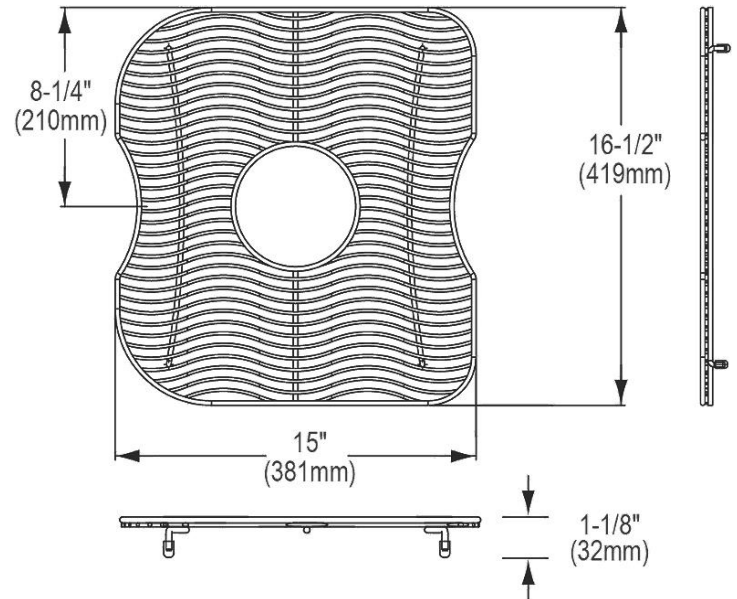

PART: _____ QTY: _____

PROJECT: _____

CONTACT: _____

DATE: _____

NOTES: _____

APPROVAL: _____

In keeping with our policy of continuing product improvement, Elkay reserves the right to change product specifications without notice. Please visit elkay.com for the most current version of Elkay product specification sheets. This specification describes an Elkay product with design, quality, and functional benefits to the user. When making a comparison of other producers' offerings, be certain these features are not overlooked.