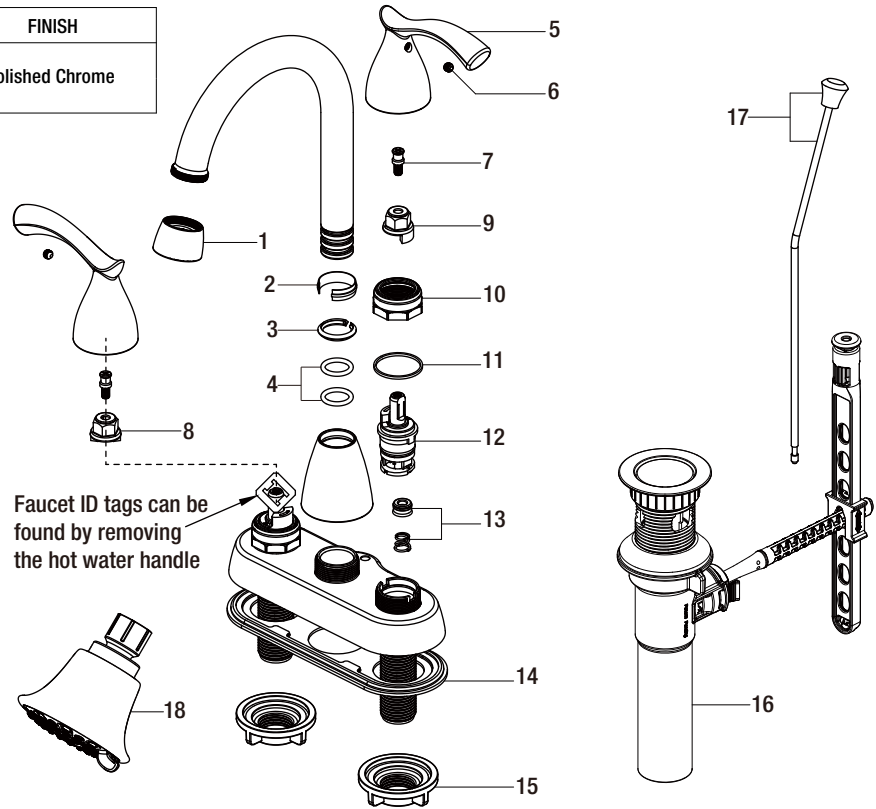

## Replacement Parts List

GB Edgewood Bath Faucet W/Shwrhd CH

MODEL	STORE SKU#	FINISH
67152W-6901	1001818659	Polished Chrome
51063-W101		

Many replacement parts can be purchased online or at your local store. Please use the table below to identify the part SKU number needed, go to [HOMEDEPOT.COM](http://HOMEDEPOT.COM), and check for online and store availability. If you can't find the part you are looking for, please call 1-855-HD-GLACIER.

Part	Description	Part #	Internet SKU #	Store SKU #
1	Aerator	RP3024901		
2	Wearable ring	RP70077		
3	Clip	RP70106		
4	O-ring	RP60008		
5	Handle	RP1314901	206864760	
6	Set screw	RP50002		
7	Connector	RP50003		
8	Inverter H	RP64041		
9	Inverter C	RP64042		
10	Bonnet nut	RP70435	206671342	

Part	Description	Part #	Internet SKU #	Store SKU #
11	Washer	RP64123		
12	Cartridge	RP22010	203258608	834804
13	Seat & Spring	RP22008		
14	Gasket	RP80443		
15	Mounting nut	RP56001	203193994	579276
16	ClickInstall™ drain assembly	RP4022801		
17	Lift rod	RP4023701		
18	Showerhead	RP3826901		