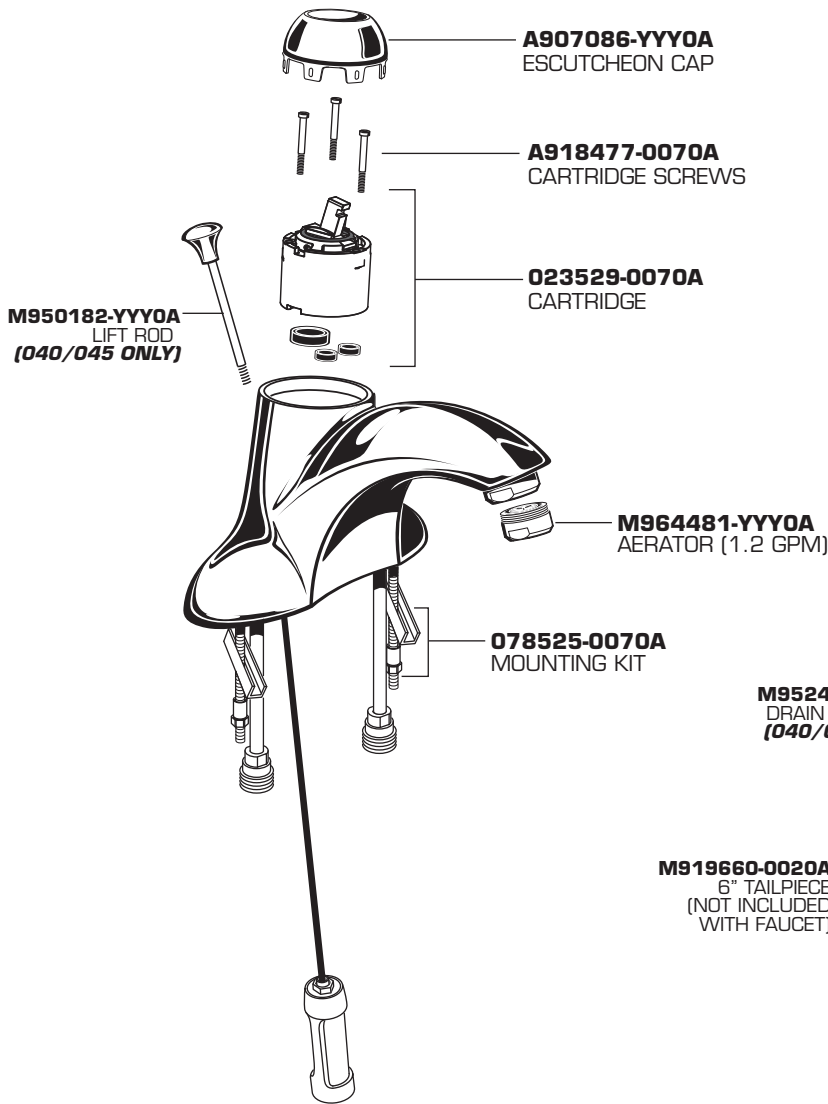

# Reliant 3

## SINGLE CONTROL CENTERSET LAVATORY FAUCET

MODEL NUMBER

**7385.040, 7385.043, 7385.044,  
7385.045, 7385.046, 7385.047**

Replace the "YYY" with appropriate finish code

CHROME	002
SATIN NICKEL	295

**HOT LINE FOR HELP**