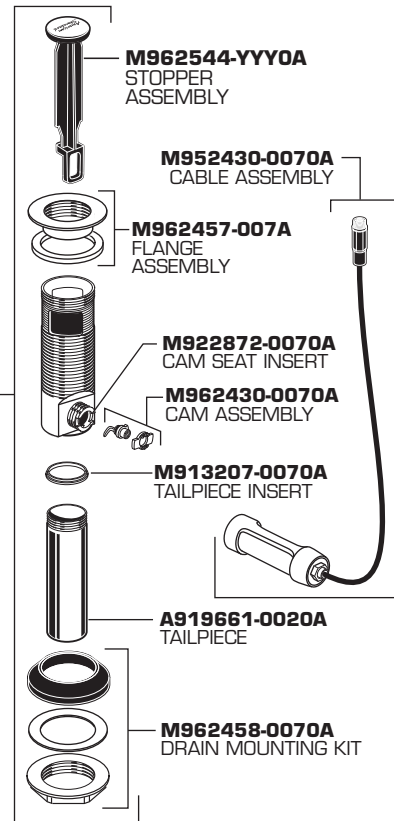

## SINGLE CONTROL CENTERSET LAVATORY FAUCET

MODEL NUMBER

**7385.040, 7385.043, 7385.044,  
7385.045, 7385.046, 7385.047**

Replace the "YYY" with appropriate finish code

CHROME	002
SATIN NICKEL	295

**HOT LINE FOR HELP**