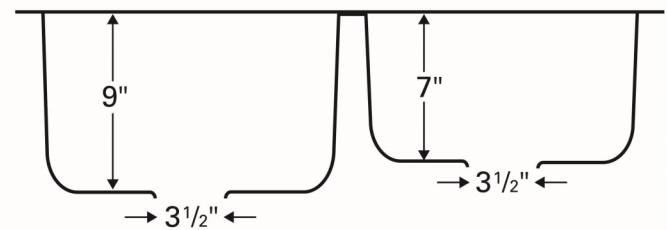

<b>Series:</b>	Builder's Choice Series
<b>Material:</b>	18 Gauge, Type 304 stainless steel
<b>Installation Type:</b>	Undermount
<b>Configuration / Style:</b>	Large/small bowl
<b>Finish:</b>	Brushed finish
<b>Overall dimensions:</b>	32-1/4" x 20-3/4"
<b>Left Bowl dimensions:</b>	15-1/2" x 18-1/2" x 9"
<b>Right Bowl dimensions:</b>	13-1/2" x 16-1/2" x 7"
<b>Drain size:</b>	3-1/2"
<b>Min. cabinet size:</b>	36"
<b>Template included:</b>	Yes
<b>Clips included:</b>	Yes
<b>Accessories included:</b>	Basket strainer