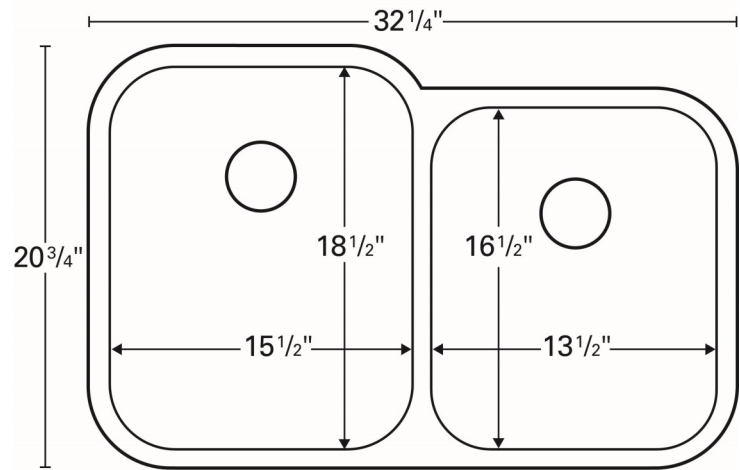

<b>Series:</b>	Builder's Choice Series
<b>Material:</b>	18 Gauge, Type 304 stainless steel
<b>Installation Type:</b>	Undermount
<b>Configuration / Style:</b>	Large/small bowl
<b>Finish:</b>	Brushed finish
<b>Overall dimensions:</b>	32-1/4" x 20-3/4"
<b>Left Bowl dimensions:</b>	15-1/2" x 18-1/2" x 9"
<b>Right Bowl dimensions:</b>	13-1/2" x 16-1/2" x 7"
<b>Drain size:</b>	3-1/2"
<b>Min. cabinet size:</b>	36"
<b>Template included:</b>	Yes
<b>Clips included:</b>	Yes
<b>Accessories included:</b>	Basket strainer

\_\_\_\_\_

**APPROVAL:**

We reserve the right to update product specifications without notice. Please visit [karran.com](http://karran.com) for the most current specification sheets. All dimensions are accurate to 1/4". REV 05-2020