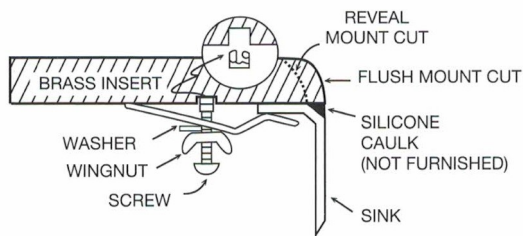

INSTALLATION PROFILE

DXF File	Care Guide	Warranty

PROJECT INFORMATION

PROJECT: _____

CONTACT: _____

DATE: _____

NOTES: _____

_____

_____

APPROVAL:

We reserve the right to update product specifications without notice. Please visit karran.com for the most current specification sheets. All dimensions are accurate to 1/4". REV 05-2020