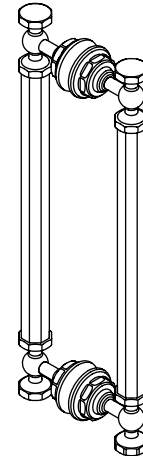

### Features

- Brass construction
- Classic Styling
- Complements the Pinstripe faucet line

## SHOWER DOOR HANDLES K-705768

### Product Specification

The shower door handles shall be of brass construction. Product shall have classic styling designed to complement the Pinstripe faucet line. Shower door handles shall be Kohler Model K-705768-\_\_\_\_\_.

## Installation Notes

Install this product according to the installation guide.

This handle is designed to be paired with the Heavy Glass Pivot shower doors. For custom installations, 1/2" D. holes are required at the dimensions shown.