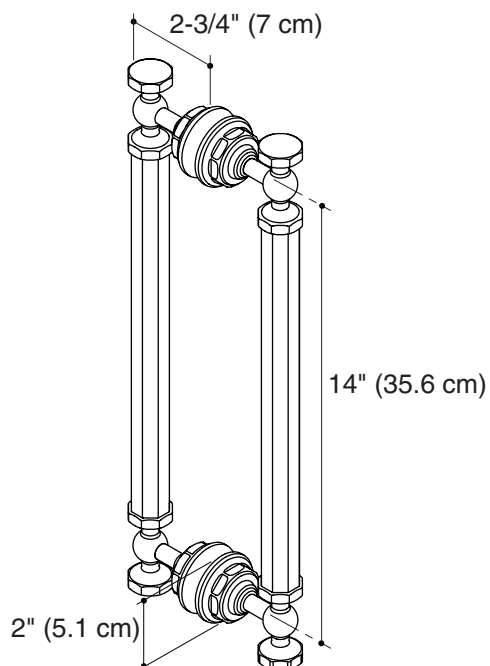

## SHOWER DOOR HANDLES K-705768

### Product Specification

The shower door handles shall be of brass construction. Product shall have classic styling designed to complement the Pinstripe faucet line. Shower door handles shall be Kohler Model K-705768-\_\_\_\_\_.

## Installation Notes

Install this product according to the installation guide.

This handle is designed to be paired with the Heavy Glass Pivot shower doors. For custom installations, 1/2" D. holes are required at the dimensions shown.