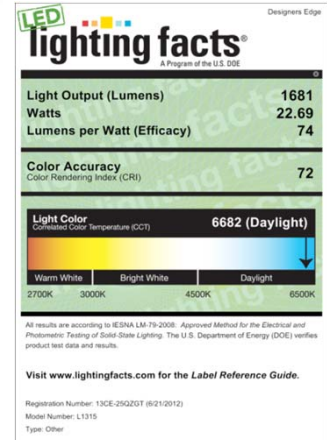

PRODUCT SPECIFICATION

CCI CATALOG NUMBER: L1315
DESCRIPTION: 63 High Intensity SMD LED Portable Work Light
OPERATING ENVIRONMENT: Indoor / Outdoor
APPROVALS: cETLus

CONSTRUCTION PARAMETERS:

Housing : Nonmetallic - Polymeric
Housing finish: Green
Handle: Steel with foam padding
Stand: Steel H Frame
Reflector: Nonmetallic
Power switch: Weatherproof Push button
Battery: Not Applicable

Cord type: 18/2
Cord length: 6FT
Plug : 2 Prong
Dimensions: 6" X 11" X 11.75"

Lamp type: (63) 5630 SMD LED
Lumens: 1681
Color Temp: 6600K
Energy Consumed: 23 watts
Lighting Facts: YES

The information presented here is, to the best of our knowledge, true and accurate. However, since conditions of use are beyond our control, all recommendations or suggestions are presented without guarantee or responsibility on our part. We disclaim all liability in connection with the use of information contained herein or otherwise.