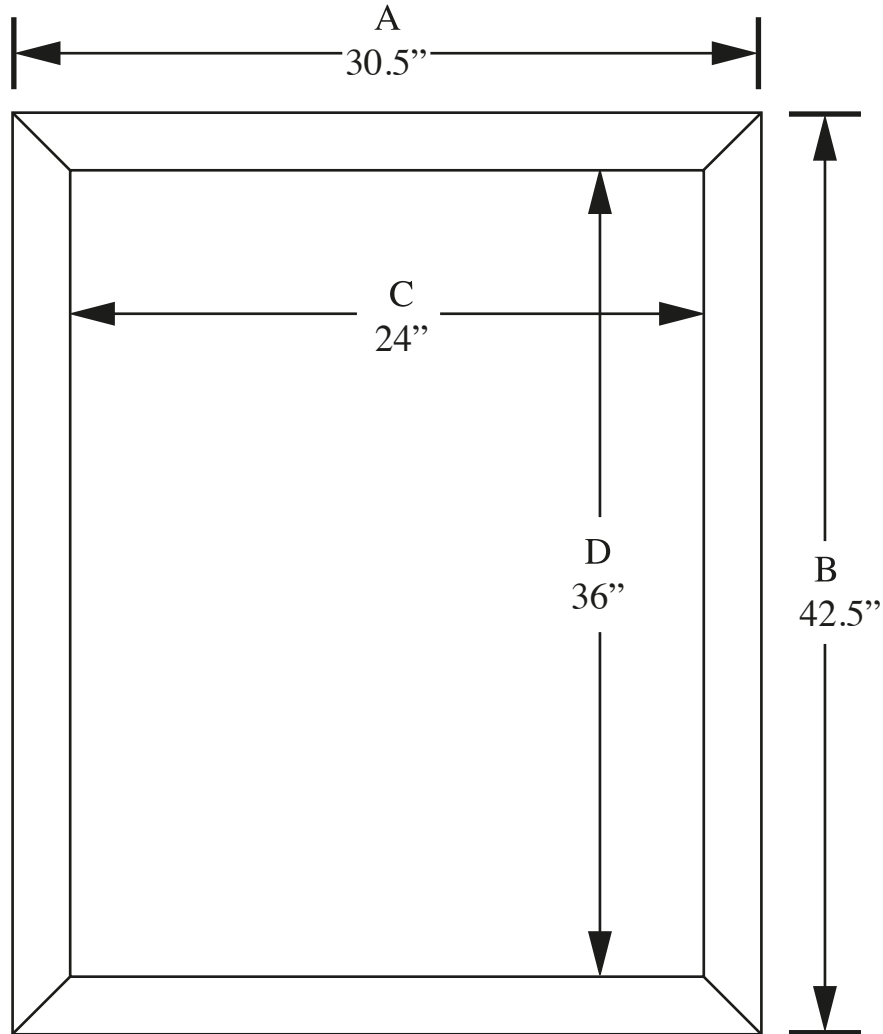

Contemporary Black Mirror

Model #	A	B	C	D
6244	30.5 " 77 cm	42.5 " 108 cm	24 " 61 cm	36 " 91 cm