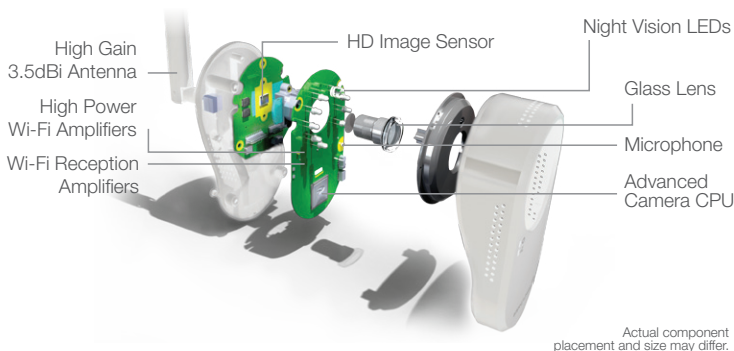

MORE CAMERA RANGE

High Power Technology penetrates walls and floors, allowing the APOLLO to install up to 3X further from your Wi-Fi router.

INSTANT NOTIFICATIONS

Real time motion and sound notifications let you know when something happens, even when you aren't there to see it.

HIGH POWER TECHNOLOGY

OUTPUT POWER

ANTENNA GAIN

APOLLO	Up to 3.5dBi
Standard Wi-Fi Cam	0dBi

OUTPUT POWER

APOLLO	Up to 900mW
Standard Wi-Fi Cam	Up to 50mW

APP FEATURES

Watch and listen instantaneously from anywhere, with live video and audio

TECHNICAL SPECIFICATIONS

Video: Up to 720p HD (1280 x 720px)
 Field of View: 80°
 Digital Zoom: 10X
 Total Output Power: Up to 900mW
 Amplifiers: Transmit and Receive
 Antenna: High Gain, External 3.5dBi
 Long Range Night Vision: High Power Infrared LEDs
 Audio: 1-Way (Microphone)
 Power: 5V DC, 2A
 Warranty: 1 Year
 Dimensions: 2.4" width / 1.5" depth / 4.25" height

PACKAGE CONTENTS

- APOLLO Long Range HD Wi-Fi Camera
- Detachable High Gain Antenna
- 9-foot USB Cable and Power Adapter
- Setup Guide
- Camera Stand
- Expanded Angle Base

SYSTEM REQUIREMENTS

- Smartphone or Tablet: Android (4.1.2+) or iOS (8+)
- Web Browser: Chrome, Firefox, & Internet Explorer