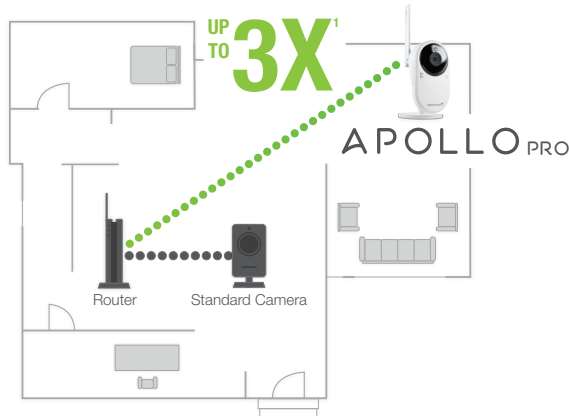

MORE CAMERA RANGE

High Power Technology penetrates walls and floors, allowing the APOLLO to install up to 3X further from your Wi-Fi router.

INSTANT NOTIFICATIONS

Real time motion and sound notifications let you know when something happens, even when you aren't there to see it.

TECHNICAL SPECIFICATIONS

Video: Up to 720p HD (1280 x 720px)
 Field of View: 80°
 Digital Zoom: 10X
 Total Output Power: Up to 900mW
 Amplifiers: Transmit and Receive
 Antenna: High Gain, External 3.5dBi
 Long Range Night Vision: High Power Infrared LEDs
 Audio: 1-Way (Microphone)
 Power: 5V DC, 2A
 Warranty: 1 Year
 Dimensions: 2.4" width / 1.5" depth / 4.25" height