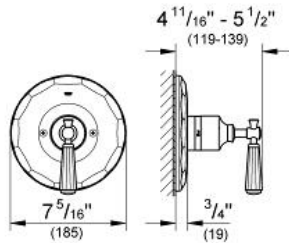

KENSINGTON
Pressure Balance Valve Trim
MODEL # 19267EN0

Pure Freude
an Wasser

GROHE

ADA

C

Product Description:
KENSINGTON
Pressure Balance Valve Trim

Standard Specification:

- GROHE StarLight finish
- For use with Grohsafe Rough-In Valve (35 015)