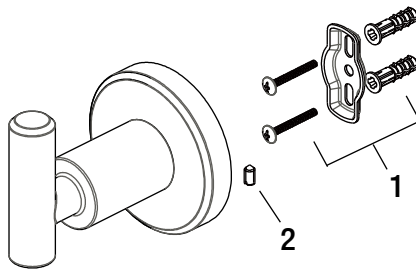

Replacement Parts List

Glacier Bay Menlo Series Robe Hook

MODEL	SKU #	FINISH
20075-0304	304136418	Brushed Nickel
20075-0310H	304136379	Matte Black

Many replacement parts can be purchased online or at your local store. Please use the table below to identify the part SKU number needed, go to HOMEDEPOT.COM, and check for online and store availability. If you can't find the part you are looking for, please call 1-855-HD-GLACIER.

Part	Description	Part #	Internet SKU #	Store SKU #
1	Plastic Anchor	RP50072		
	Mounting Bracket			
	Wood Screw			
2	Set Screw	RP3067		