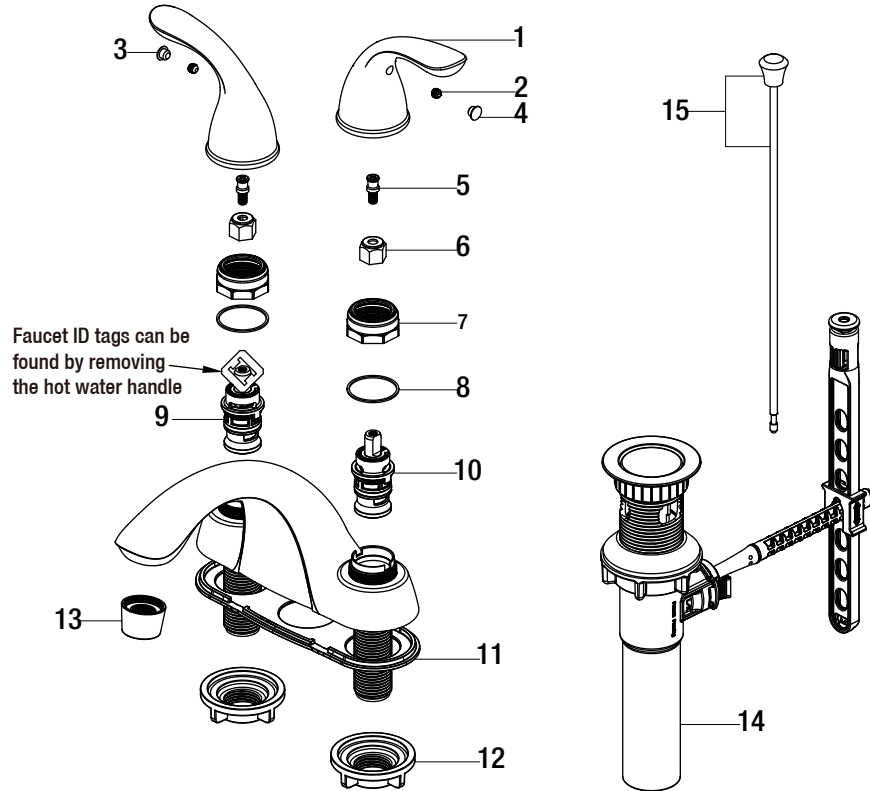

Replacement Parts List

Builders 4 in. Centerset 2-Handle Low-Arc Bathroom Faucet in Chrome

MODEL	SKU #	FINISH
67091W-6A01	505838	Chrome

Many replacement parts can be purchased online or at your local store. Please use the table below to identify the part SKU number needed, go to HOMEDEPOT.COM, and check for online and store availability. If you can't find the part you are looking for, please call 1-855-HD-GLACIER.

Part	Description	Part #	Internet SKU #	Store SKU #
1	Handle	RP1304101	206864750	
2	Set screw	RP50002		
3	Index H	RP10004		
4	Index C	RP10005		
5	Screw	RP50003		
6	Inverter	RP64044	206671349	
7	Bonnet nut	RP70435	206864739	
8	Washer	RP64124		

Part	Description	Part #	Internet SKU #	Store SKU #
9	Cartridge H	RP20067	301158139	
10	Cartridge C	RP20068	301158129	
11	Gasket	RP80259		
12	Mounting nut	RP56001	203193994	579276
13	Aerator	RP3021701		
14	Drain assembly less lift rod	RP4022801		
15	Lift rod	RP4026601		