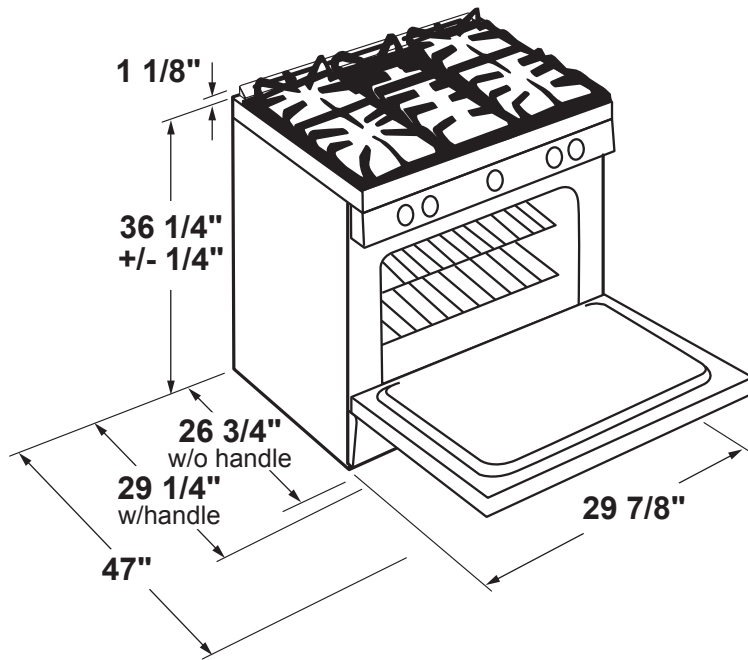

JGSS66EEL/SEL/FEL

GE® 30" Slide-In Front Control Gas Range

DIMENSIONS AND INSTALLATION INFORMATION (IN INCHES)

NOTE: Door handle protrudes 3" from door face.
Cabinets and drawers on adjacent 45° and 90° walls should be placed to avoid interference with the handle.

NOTE: Cabinets installed adjacent to slide-in ranges must have an adhesion spec of at least 194° temperature rating.

INSTALLATION INFORMATION: Before installing, consult installation instructions packed with product for current dimensional data.

For all installations, install the required rear trim to back of range with 4 screws provided.