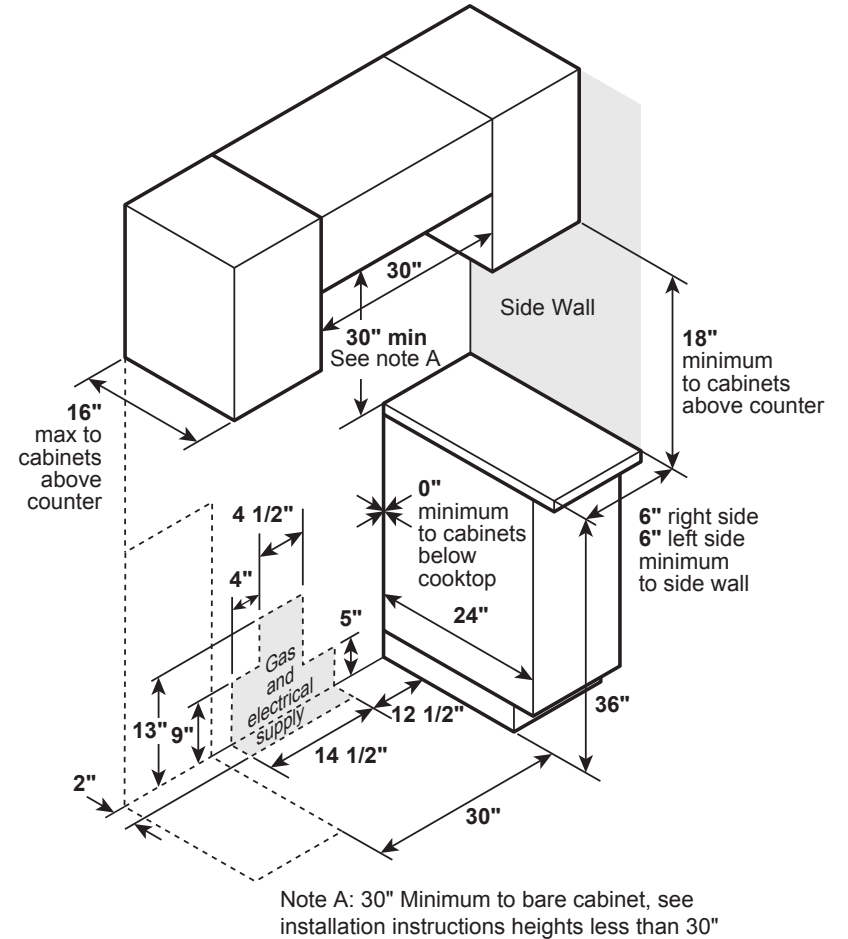

GAS PIPE AND ELECTRICAL OUTLET LOCATIONS

For answers to your Monogram, GE Café™ Series, GE Profile™ Series or GE Appliances product questions, visit our website at geappliances.com or call GE Answer Center® Service, 800.626.2000.