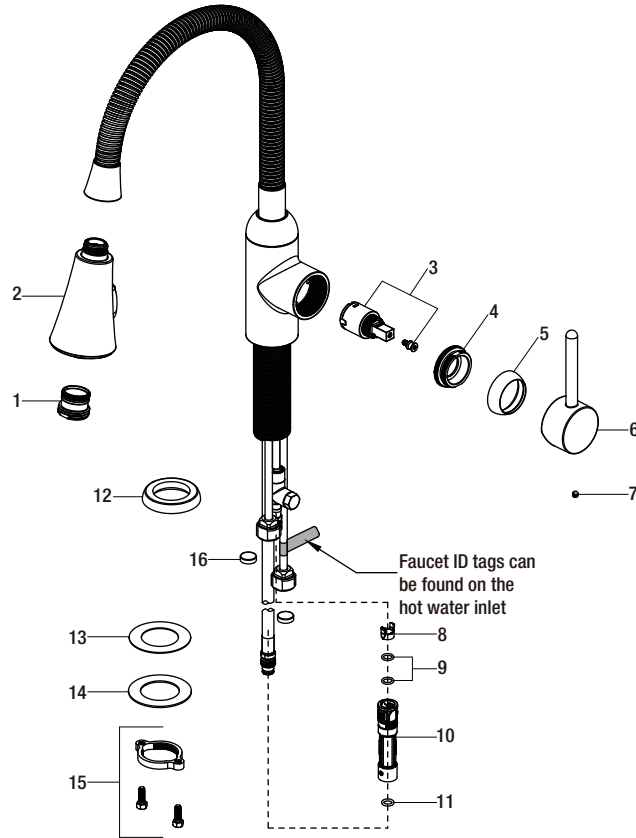

Bodell Single-Handle Laundry Faucet in Chrome

| MODEL | SKU # | FINISH |
|--------------|-----------|--------|
| HD67799-1001 | 304353690 | Chrome |

Many replacement parts can be purchased online or at your local store. Please use the table below to identify the part SKU number needed, go to HOMEDEPOT.COM, and check for online and store availability. If you can't find the part you are looking for, please call 1-855-HD-GLACIER.

| Part | Description | Part # | Internet SKU # | Store SKU # |
|------|-------------------|-----------|----------------|-------------|
| 1 | Connector | RP8059901 | | |
| 2 | Spray head | RP3833901 | | |
| 3 | Cartridge & Screw | RP20081 | | |
| 4 | Bonnet nut | RP70588 | | |
| 5 | Cap | RP8027901 | | |
| 6 | Handle | RP1321301 | | |
| 7 | Set screw | RP50002 | | |
| 8 | Block | RP70421 | | |
| 9 | O-ring | RP60002 | | |

| Part | Description | Part # | Internet SKU # | Store SKU # |
|------|------------------------|-----------|----------------|-------------|
| 10 | Quick connect assembly | RP70584 | | |
| 11 | O-ring | RP60089 | | |
| 12 | Flange | RP8028001 | | |
| 13 | Plastic washer | RP64131 | | |
| 14 | Metal washer | RP64024 | | |
| 15 | Nut & Screw | RP56113 | | |
| 16 | Screen filter | RP70072 | | |