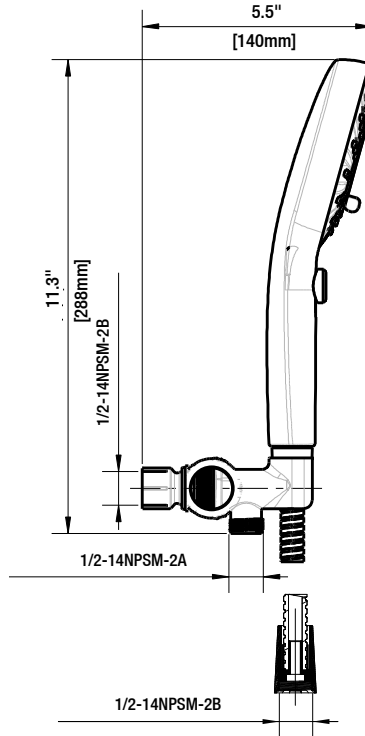

Specifications

FEATURES

- 4-Functions Handshower
- 4.6" Spray face
- 1/2-14NPSM Connection
- 1.8GPM Flow Rate
- Easy Installation

CODE COMPLIANCE

- ASME A112.18.1 / CSA B125.1
- EPA WaterSense Certified

WARRANTY

- Limited Lifetime Warranty

4-Functions Handshower with 60" Hose and Bracket

MODEL	SKU #	FINISH
HD58303-2301	305351364	Chrome
HD58303-2304	305351359	Brushed Nickel

INSTALLATION DIMENSIONS

Glacier Bay reserves the right to make changes in specifications and materials and to change and discontinue models, both without notice or obligation. Dimensions are for reference only.