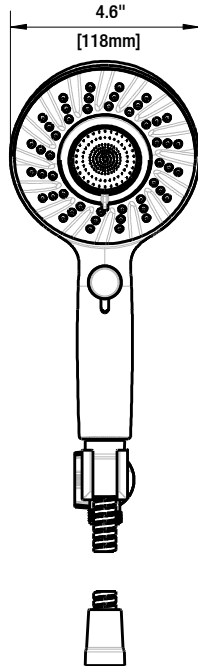

Specifications

FEATURES

- 4-Functions Handshower
- 4.6" Spray face
- 1/2-14NPSM Connection
- 1.8GPM Flow Rate
- Easy Installation

CODE COMPLIANCE

- ASME A112.18.1 / CSA B125.1
- EPA WaterSense Certified

WARRANTY

- Limited Lifetime Warranty

4-Functions Handshower with 60" Hose and Bracket

MODEL	SKU #	FINISH
HD58303-2301	305351364	Chrome
HD58303-2304	305351359	Brushed Nickel

INSTALLATION DIMENSIONS

Glacier Bay reserves the right to make changes in specifications and materials and to change and discontinue models, both without notice or obligation. Dimensions are for reference only.