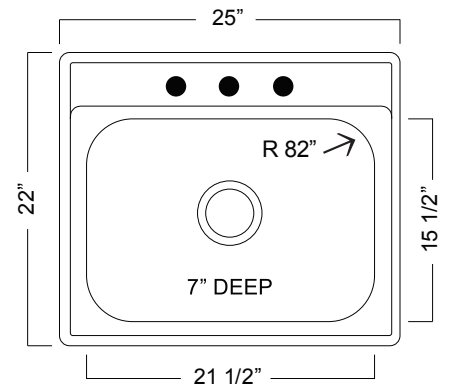

STAINLESS STEEL KITCHEN SINK:

Single Bowl Topmount Series

- 21 gauge
- Satin deck & bowl
- Center drain wastehole location
- Ultra-Quiet™ sound deadening
- 27" cabinet is recommended minimum
- Limited lifetime warranty
- Installation hardware and template included
- Shipping weight: 11 lbs

Compliance Certifications:

IMPORTANT: Dimensions of fixtures are nominal and may vary within the range of tolerances established by ASME A112.19.3

These measurements are subject to change or cancellation. No responsibility is assumed for use of superseded or voided leaflet.