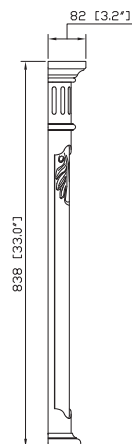

Avanity

PROVENCE-M24-AC

Features

- Durable birch wood frame
- Non beveled-edge mirror
- Hand-carved wood details
- Mirror hangs vertically
- Wall cleat for easy hanging and leveling

Colors / Finishes

- Antique Cherry

Nominal Dimension

- 24W x 3.2D x 33H (inches)

Components

Vanity

PROVENCE-V24-AC	PROVENCE-V30-AC	PROVENCE-V36-AC
PROVENCE-V48-AC	PROVENCE-V60-AC	

Product Diagrams

Front

Back

Side

Top