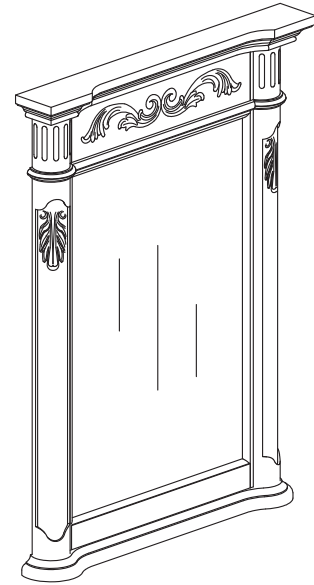

Avanity

PROVENCE-M24-AC

Features

- Durable birch wood frame
- Non beveled-edge mirror
- Hand-carved wood details
- Mirror hangs vertically
- Wall cleat for easy hanging and leveling

Colors / Finishes

- Antique Cherry

Nominal Dimension

- 24W x 3.2D x 33H (inches)

Components

Vanity

PROVENCE-V24-AC	PROVENCE-V30-AC	PROVENCE-V36-AC
PROVENCE-V48-AC	PROVENCE-V60-AC	

Product Diagrams

Front

Back

Side

Top