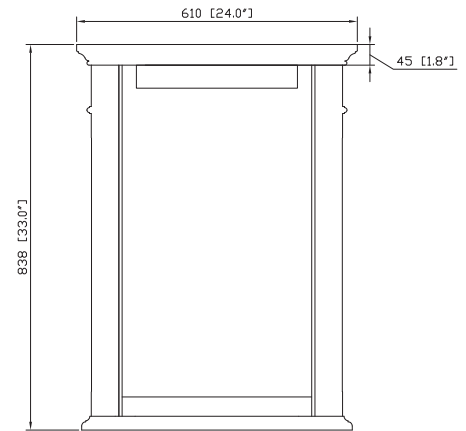

Avanity

PROVENCE-M24-AC

Features

- Durable birch wood frame
- Non beveled-edge mirror
- Hand-carved wood details
- Mirror hangs vertically
- Wall cleat for easy hanging and leveling

Colors / Finishes

- Antique Cherry

Nominal Dimension

- 24W x 3.2D x 33H (inches)

Components

Vanity

PROVENCE-V24-AC	PROVENCE-V30-AC	PROVENCE-V36-AC
PROVENCE-V48-AC	PROVENCE-V60-AC	

Product Diagrams

Front

Back

Side

Top