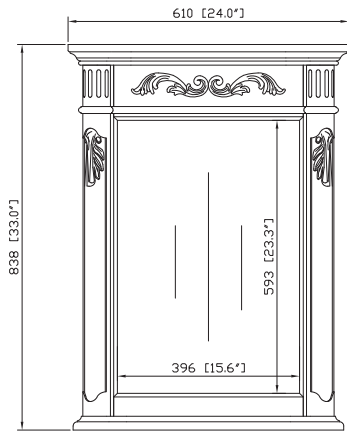

Avanity

PROVENCE-M24-AC

Features

- Durable birch wood frame
- Non beveled-edge mirror
- Hand-carved wood details
- Mirror hangs vertically
- Wall cleat for easy hanging and leveling

Colors / Finishes

- Antique Cherry

Nominal Dimension

- 24W x 3.2D x 33H (inches)

Components

Vanity

PROVENCE-V24-AC	PROVENCE-V30-AC	PROVENCE-V36-AC
PROVENCE-V48-AC	PROVENCE-V60-AC	

Product Diagrams

Front

Back

Side

Top