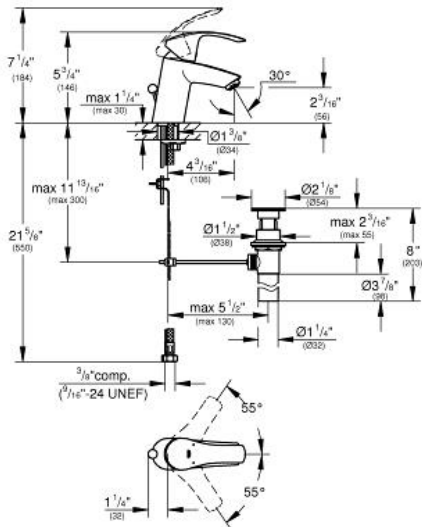

EUROSMART
Lavatory Centerset
S-Size

MODEL # 32642ENA

Pure Freude an Wasser

GROHE America, Inc | 200 North Gary Avenue, Suite G, Roselle, IL 60172
Phone: +1 (800) 444-7643 | Fax: +1 (800) 225-2778 | us-customerservice@grohe.com

Product Description:
Lavatory Centerset
S-Size

Standard Specification:

- Single hole installation
- Metal lever handle
- **GROHE SilkMove** 35 mm ceramic cartridge
- **GROHE StarLight®** finish
- **GROHE EcoJoy®** Mousseur 1.2 gpm
- Stainless steel flex lines
- **GROHE QuickFix®** rapid installation system