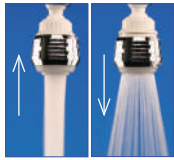

1.2 gpm Water Saving Value Pack
1 - Double Swivel;
2 - Dual Thread Aerators
1 pack- Online SKU 206592425