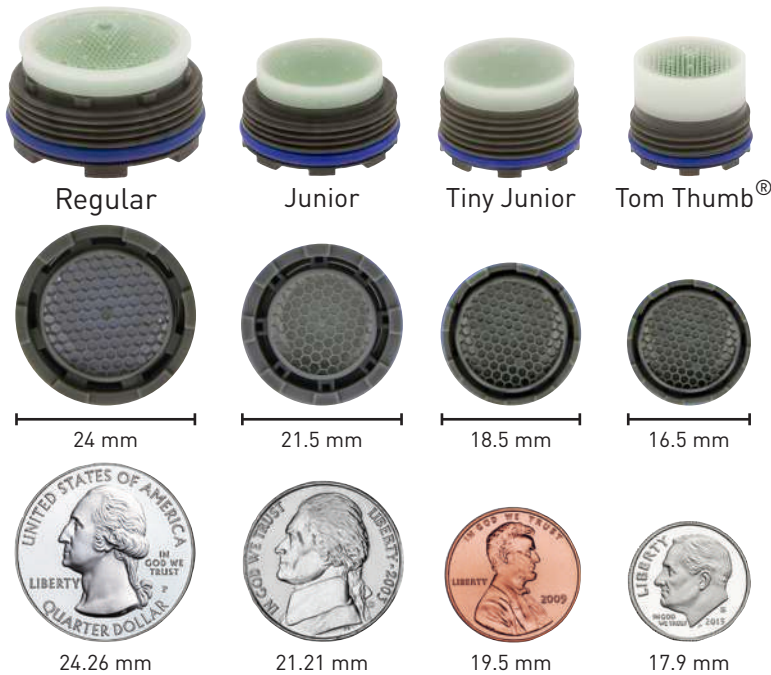

# What Caché® sizes are available?

Caché® models are available in 4 sizes and 2 custom models. Use this simple coin chart to determine the size you need:

Hidden Aerator Kit for Select Delta® Faucets

Hidden Aerator Kit for Select Moen® Faucets