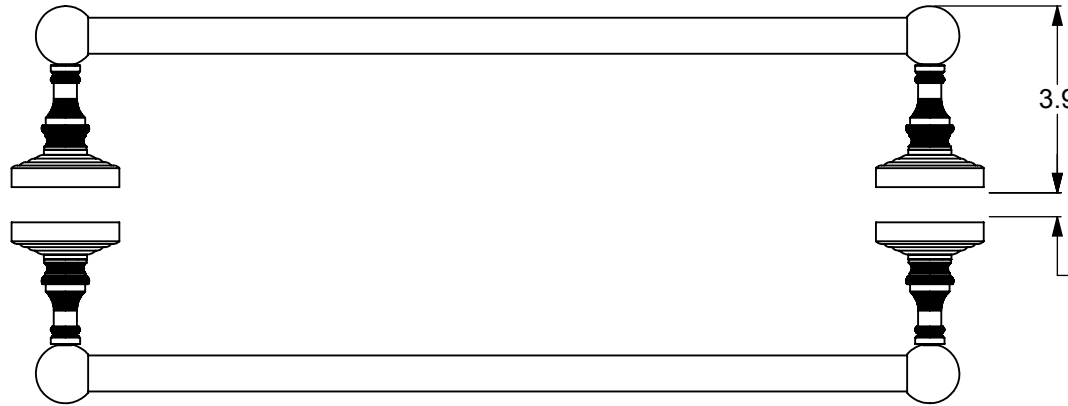

ITEM NO.	P/N	DESCRIPTION	QTY.
1	BPWV	BACKPLATE	4
2	NKSL-58	Support	4
3	BL2T-1	BALL 1"	4
4	BL34ST-1.25	Lock	4
5	TU34-18	TUBE	2

NOTES:
1. UNIT IS IN INCHES.

UNLESS OTHERWISE STATED	
.X	±.3mm
.XX	±.15mm
.XXX	±.008mm

COPYRIGHT © Allied Brass 2016

DRAWN	8/17/2016	I.M	MATERIAL:	BRASS	FINISH	TBD
CHECKED	8/17/2016	P.D	DESCRIPTION:	BACK TO BACK TOWEL BAR 	QUANTITY	TBD
APPROVED	8/17/2016	R.A			DRAWING No.	REV
					WP-41-BB 0	
				SCALE	1:4	SHEET: 01 A4