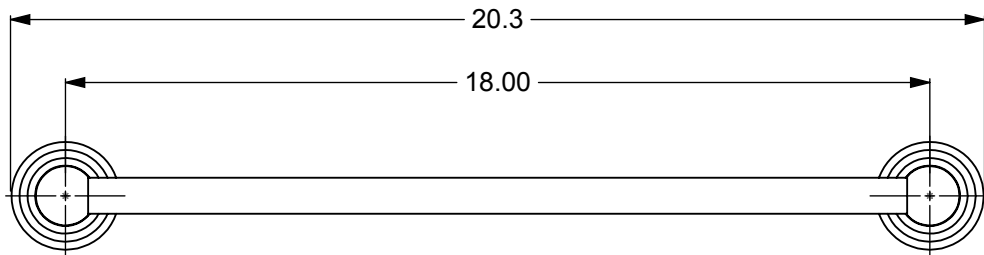

ITEM NO.	P/N	DESCRIPTION	QTY.
1	BPWV	BACKPLATE	4
2	NKSL-58	Support	4
3	BL2T-1	BALL 1"	4
4	BL34ST-1.25	Lock	4
5	TU34-18	TUBE	2

NOTES:
1. UNIT IS IN INCHES.

UNLESS OTHERWISE STATED	
.X	±.3mm
.XX	±.15mm
.XXX	±.008mm

COPYRIGHT © Allied Brass 2016

DRAWN	8/17/2016	I.M	MATERIAL:	BRASS	FINISH	TBD
CHECKED	8/17/2016	P.D	DESCRIPTION:	BACK TO BACK TOWEL BAR 	QUANTITY	TBD
APPROVED	8/17/2016	R.A			DRAWING No.	REV
					WP-41-BB 0	
				SCALE	1:4	SHEET: 01 A4