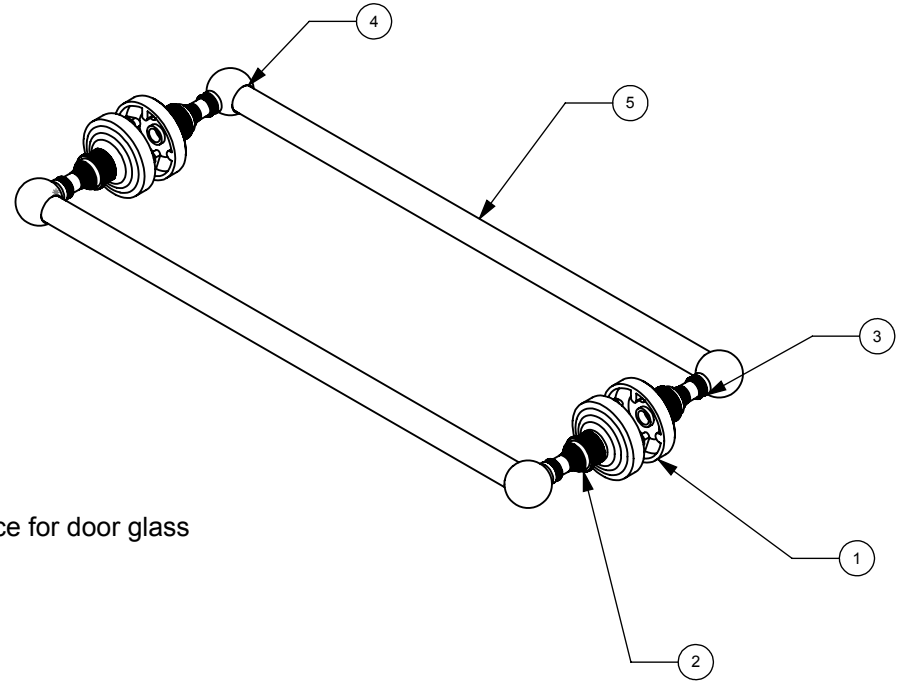

ITEM NO.	P/N	DESCRIPTION	QTY.
1	BPWV	BACKPLATE	4
2	NKSL-58	Support	4
3	BL2T-1	BALL 1"	4
4	BL34ST-1.25	Lock	4
5	TU34-18	TUBE	2

NOTES:
1. UNIT IS IN INCHES.

UNLESS OTHERWISE STATED	
.X	±.3mm
.XX	±.15mm
.XXX	±.008mm

COPYRIGHT © Allied Brass 2016

DRAWN	8/17/2016	I.M	MATERIAL:	BRASS	FINISH	TBD
CHECKED	8/17/2016	P.D	DESCRIPTION:	BACK TO BACK TOWEL BAR 	QUANTITY	TBD
APPROVED	8/17/2016	R.A			DRAWING No.	REV
					WP-41-BB 0	
				SCALE	1:4	SHEET: 01 A4