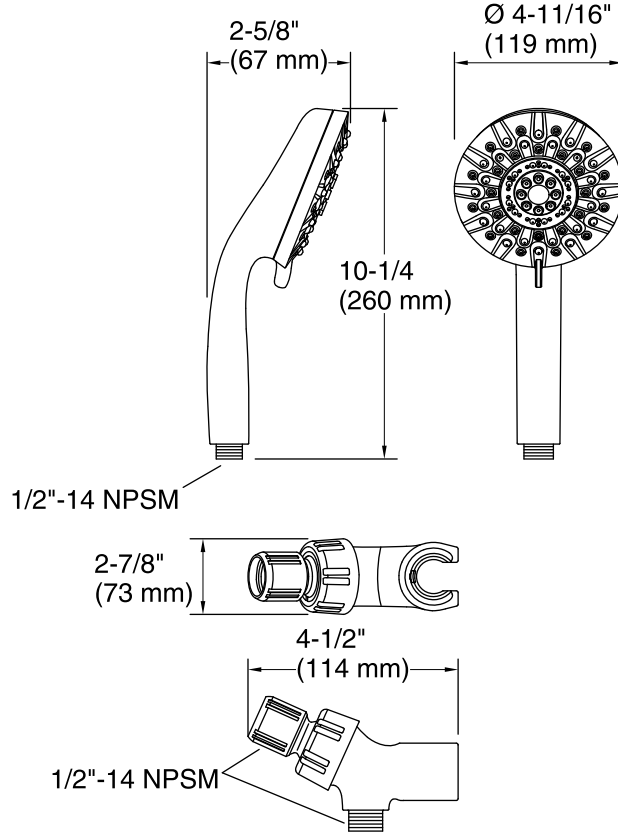

Material

- KOHLER finishes resist corrosion and tarnishing.

Installation

- Bath- or deck-mount.

Included Components

Additional Components:

- 60" hose
- Handshower
- Handshower holder

OBC

Available Colors/Finishes

Color tiles intended for reference only.

Color	Code	Description
-------	------	-------------

	CP	Polished Chrome
	BN	Vibrant® Brushed Nickel

Technical Information

All product dimensions are nominal.

Drain included: No

Handshower:

Rated maximum flow: 1.75 gal/min (6.6 l/min)

Pressure: 45 psi (3.1 bar)

Notes

For use with automatic compensating valves rated at 1.5 gal/min (5.7 l/min) or less.

Install this product according to the installation instructions.