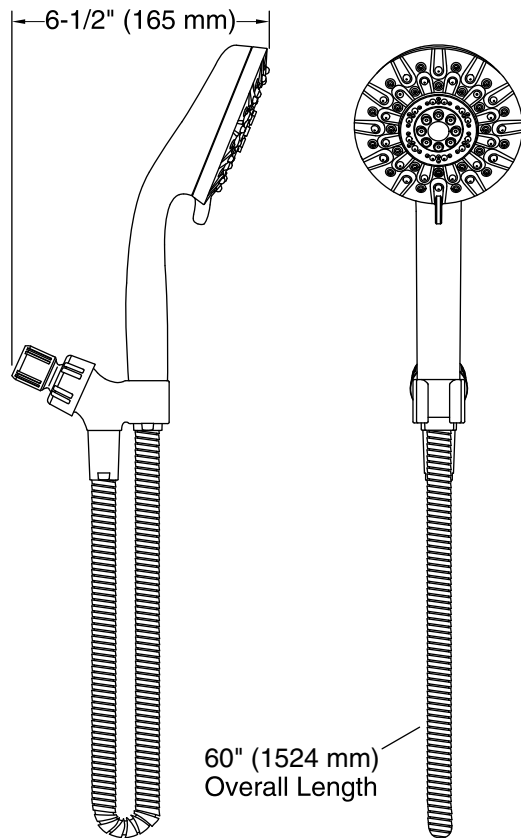

Technical Information

All product dimensions are nominal.

Drain included: No

Handshower:

Rated maximum flow: 1.75 gal/min (6.6 l/min)

Pressure: 45 psi (3.1 bar)

Notes

For use with automatic compensating valves rated at 1.5 gal/min (5.7 l/min) or less.

Install this product according to the installation instructions.

Plumbing codes require approved backflow prevention devices to be installed in-line to handshowers. Consult local plumbing officials.

OBC compliant when installed to the specific requirements of these regulations.