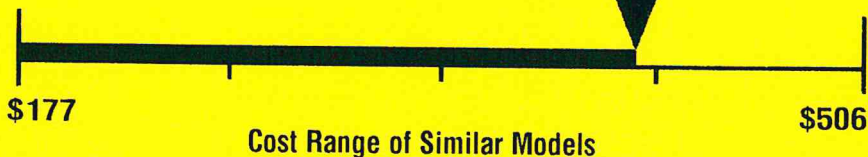

ENERGYGUIDE

Water Heater – ELECTRIC

Tank Size (Storage Capacity): 36 gallons

Rheem Sales Company, Inc.

Model XE40M12EC55U1

B00066

Estimated Yearly Energy Cost

\$419

First Hour Rating

(How much hot water you get in the first hour of use)

Estimated Yearly Electricity Use

- Your cost will depend on your utility rates and use.
- Cost range based only on models fueled by electricity with a medium first hour rating (51 to less than 75 gallons)
- Estimated energy cost is based on a national average electricity cost of 12.00 cents per kWh.
- Estimated yearly energy use: 3493 kWh