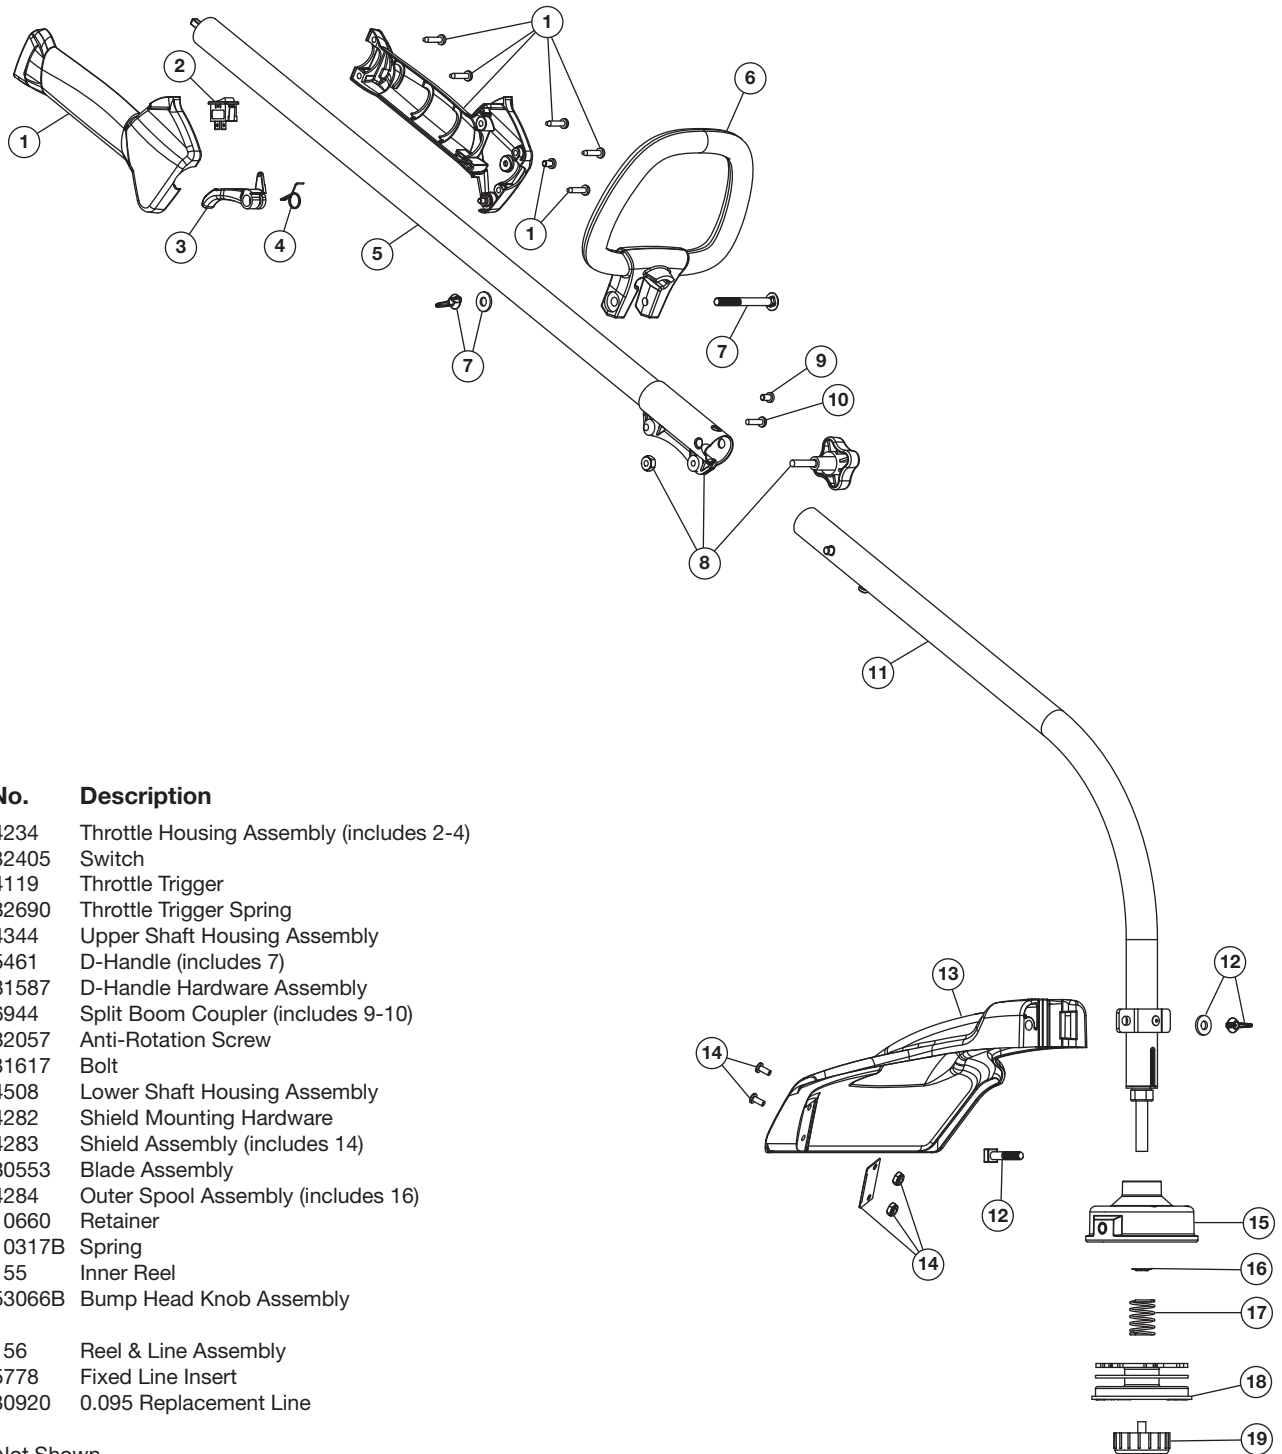

REPLACEMENT PARTS - MODEL RM2520

2-CYCLE TRIMMER

PPN 41ADZ20C983

Item	Part No.	Description
1	753-04234	Throttle Housing Assembly (includes 2-4)
2	791-182405	Switch
3	753-04119	Throttle Trigger
4	791-182690	Throttle Trigger Spring
5	753-04344	Upper Shaft Housing Assembly
6	753-05461	D-Handle (includes 7)
7	791-181587	D-Handle Hardware Assembly
8	753-06944	Split Boom Coupler (includes 9-10)
9	791-182057	Anti-Rotation Screw
10	791-181617	Bolt
11	753-04508	Lower Shaft Housing Assembly
12	753-04282	Shield Mounting Hardware
13	753-04283	Shield Assembly (includes 14)
14	791-180553	Blade Assembly
15	753-04284	Outer Spool Assembly (includes 16)
16	791-610660	Retainer
17	791-610317B	Spring
18	753-1155	Inner Reel
19	791-153066B	Bump Head Knob Assembly
*	753-1156	Reel & Line Assembly
*	753-05778	Fixed Line Insert
*	791-180920	0.095 Replacement Line
*	Items Not Shown