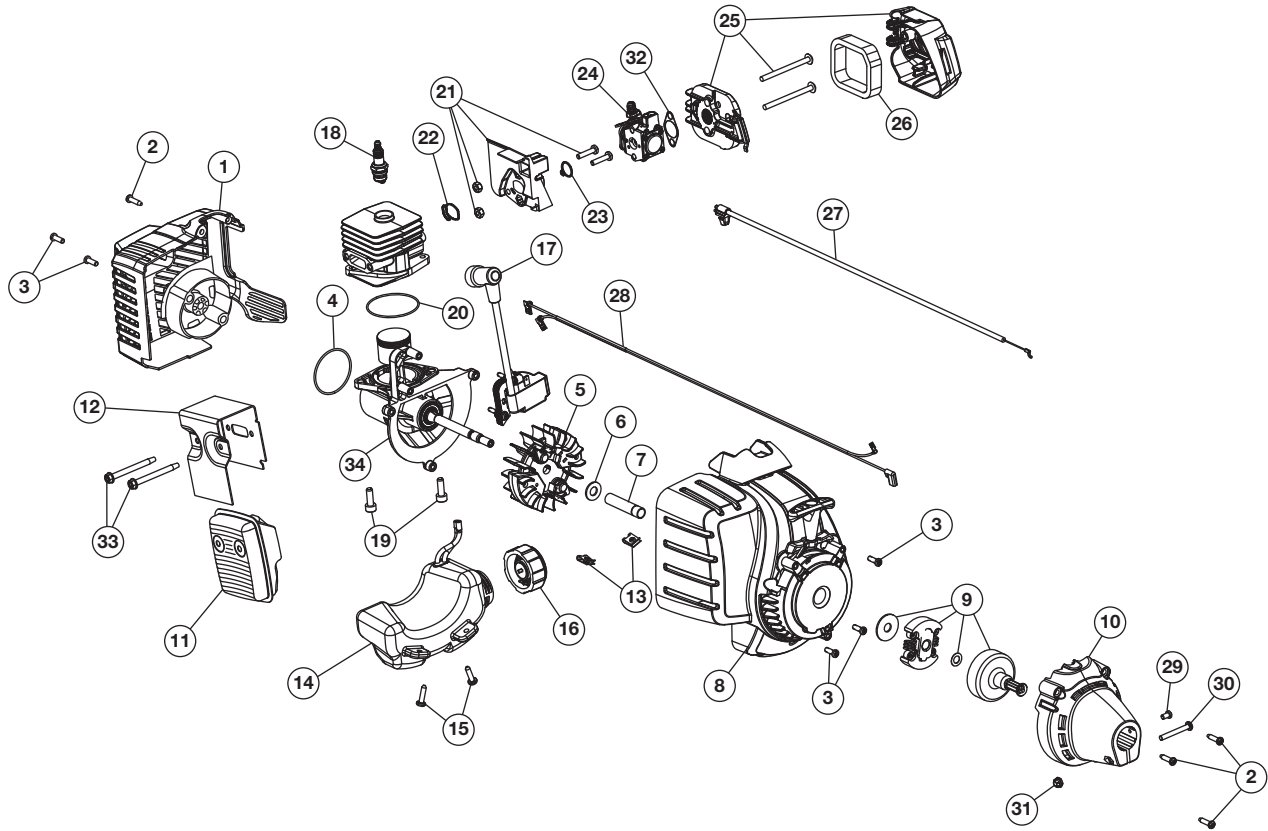

REPLACEMENT PARTS - MODEL RM2520

2-CYCLE TRIMMER

PPN 41ADZ20C983

Item	Part No.	Description	Item	Part No.	Description
1	753-06194	Rear Cover Assembly (includes 2 & 3)	19	791-182723	Crankcase Bolt
2	791-181345	Cover Screw	20	753-06275	Crankcase O-Ring
3	791-181862	Housing Screw	21	753-06189	Insulator Assembly (includes 22 & 23)
4	753-06174	O-Ring	22	753-06184	Insulator O-Ring
5	753-06175	Flywheel Assembly	23	753-06185	Carburetor O-Ring
6	753-06247	Washer	24	753-06190	Carburetor
7	753-06218	Spacer	25	753-06415	Aircleaner Cover Assembly (includes 26)
8	753-06943	Starter Housing (includes 3 & 13)	26	753-06417	Aircleaner Filter
9	753-05860	Clutch Assembly	27	753-06188	Throttle Cable
10	753-06181	Clutch Cover (includes 2)	28	753-06187	Lead Wires
11	753-06418	Muffler Assembly (includes 12 & 33)	29	791-182519	Anti-rotation Screw
12	753-06419	Muffler Gasket	30	753-04003	Clamp Screw
13	791-182366	U-shaped Nut	31	791-180217	Clamp Nut
14	753-06921	Fuel Tank Assembly (includes 15 & 16)	32	753-06253	Air Cleaner Gasket
15	791-181930	Tank Screw	33	753-06294	Muffler Screw
16	791-182612	Fuel Cap	34	753-06922	Short Block Assembly (includes 4-7 & 17-20)
17	753-06763	Module Assembly			
18	753-06193	Spark Plug			