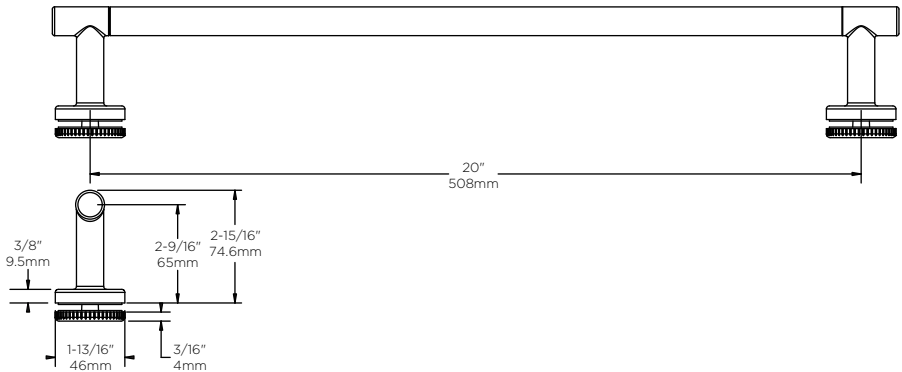

TECHNICAL DATA

Shower Door

LYNDALL™ HANDLE

1. **MATERIALS:** Zinc Posts for All, Stainless Steel Bars for Polished Chrome, Aluminum Bars for Brushed Nickel, Oil Rubbed Bronze & Polished Brass.
2. **INSTALLATION:** Detailed Instructions and Hardware Included for Easy Installation.
3. **UNIQUE FEATURE:** Coordinates with Delta® Faucets and Bath Hardware.
   Compatible with All Delta® Sliding Bathtub or Shower Doors.
4. **WARRANTY:** 5 Year Limited Warranty.

WARRANTY: 5 Year Limited Warranty.

see what Delta can do™