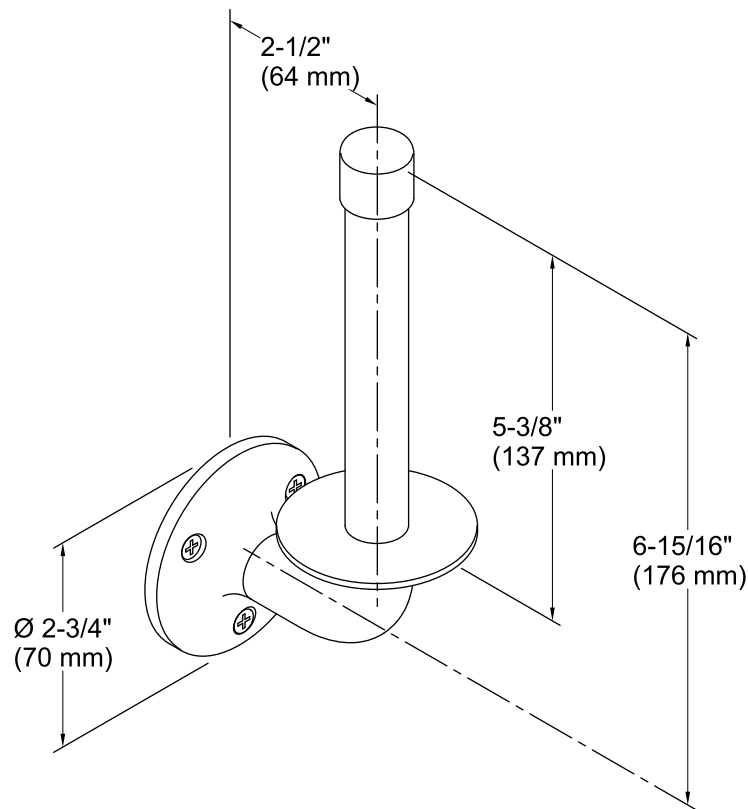

Color	Code	Description
	BN	Vibrant® Brushed Nickel
	2BZ	Oil-Rubbed Bronze

Technical Information

All product dimensions are nominal.

Notes

Install this product according to the installation guide.

CAUTION: Risk of personal injury. Do not install these products in any area where they are likely to be used inadvertently as a grab bar or support bar. These products are not designed or intended for use as a grab bar or support bar.