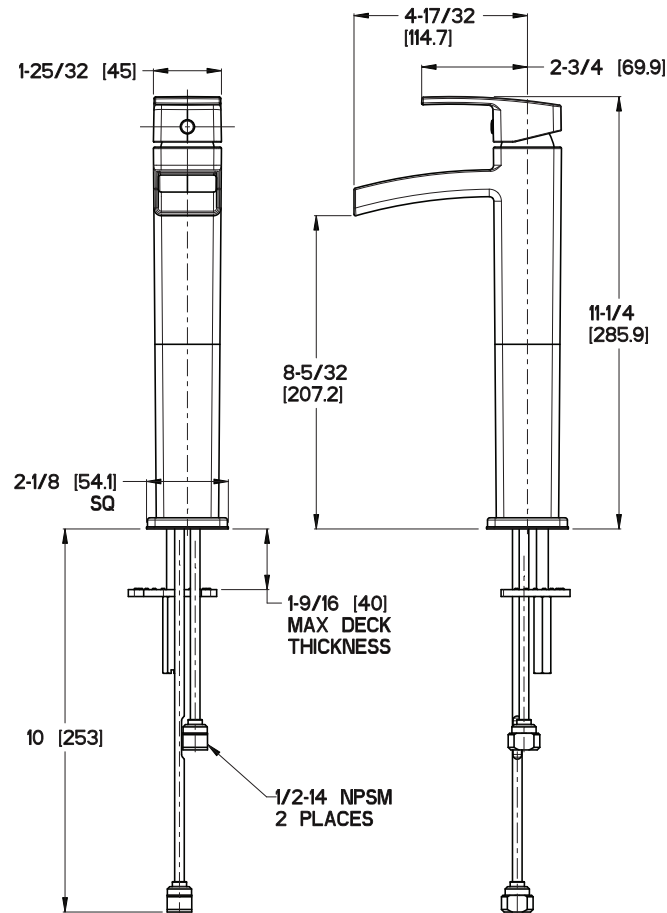

- LG40-DFOB Finish(B)
- LG40-DFOC Finish(C)
- LG40-DFOK Finish(K)

Specifications

- Lever Handles
- Single Hole Installation
- Pforever Seal

Features

- 1.2 GPM Flow Rate
- All Metal Construction
- Complete Collection with Coordinating Roman Tub & Tub Shower Options
- Decorative Polished Trough Spout
- Fixed Spout Lever Handle
- Single-Post Mounting
- Mounting Hardware Included
- Less Pop-Up
- Not Drilled
- Pforever Seal Ceramic Disc Valve
- Pforever Warranty®

Code Compliance

Pfister products are designed and manufactured in compliance with the following standards and codes:

- IAPMO Certified
- CSA B125 Certified
- ASME A112.18.1
- NSF 61/9 Annex G (Low lead)
- Cal Green Compliant
- EPA WaterSense Certification 1.2 gpm, 4.5 L/Min
- ADA Compliant-ANSI A117.1 (Lever handles only)

Dimensions

Ø1 Min to Ø1-1/2 Max. Deck Hole Openings