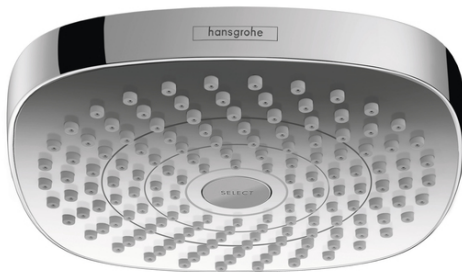

Croma Select E
Croma Select E 180 Green 2-Jet Showerhead, 2.0 GPM
 Finishes : **Chrome** Part no. : **26528001**

Description

Features

- 147 no-clog spray channels
- Spray modes: Rain, IntenseRain
- Flow: 2.0 GPM
- Select button for comfortable alternation of spray modes
- Fully-finished matching spray face

Item details

List Price \$ 260.00

Technology

Compliance

Product image

Scale drawing