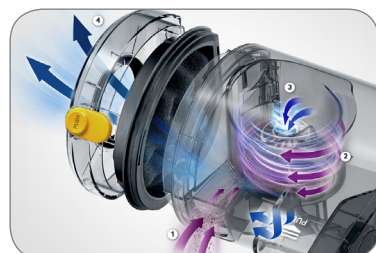

Available Color:

Airborne Copper

Accessories

- Extra Filter
- Cleaning Tool
- AAA Batteries (for Remote)

20X

MORE POWERFUL SUCTION

than the leading robot vacuum brand*

* Suction power tested on Samsung POWERbot VR9000 in comparison with the top vacuum sold by the leading robot vacuum brand according to NPDP.

More powerful suction than the leading robot vacuum brand*

* Suction power tested on Samsung POWERbot VR9000 in comparison with the top vacuum sold by the leading robot vacuum brand according to NPDP.

Creates an optimal cleaning path

Less clogging of filter for more consistent power than our previous model

Simply point and clean

Specially designed brush to pick up hair with less tangles

Signature Features

POWERFUL ROBOTIC VACUUM

- More powerful suction than the leading robot vacuum brand.*
- Transitions from carpet to hard floors with ease.
- Easy Pass Wheels™ roll right over most obstacles without getting caught.