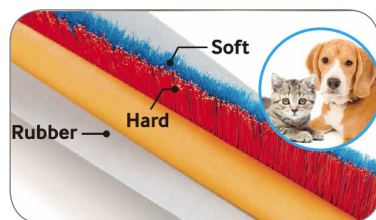

Less clogging of filter for more consistent power than our previous model

Simply point and clean

Specially designed brush to pick up hair with less tangles

Signature Features

POWERFUL ROBOTIC VACUUM

- More powerful suction than the leading robot vacuum brand.*
- Transitions from carpet to hard floors with ease.
- Easy Pass Wheels™ roll right over most obstacles without getting caught.