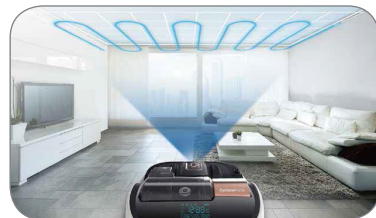

Creates an optimal cleaning path