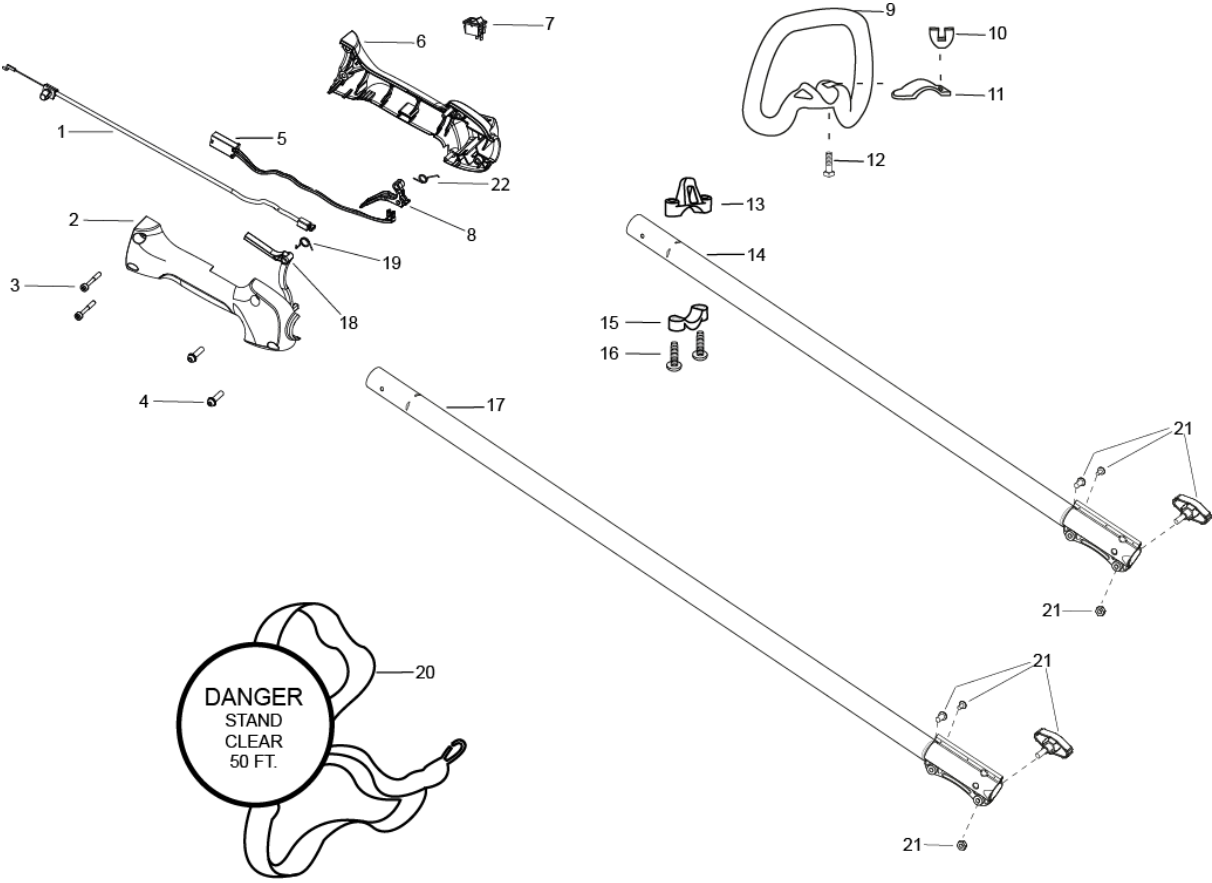

HANDLE & CONTROLS

PR25PS, 967089701, 2016-06

Ref	Part No	Description	Remark	QTY	KIT
1	545 04 43-01	ASSEMBLY	THROTTLE WIRE	1	
2	545 01 29-02	HSG THROTTLE RIGHT BLACK		1	
3	530 01 64-06	SCREW		1	
4	530 01 58-14	SCREW		1	
5	530 05 41-83	ASSY THROTTLE WIRE		1	
6	545 01 32-01	HSG THROTTLE LH BLACK EURO		1	
7	545 03 06-01	KIT	SWITCH	1	
8	501 75 02-02	TRIGGER		1	
9	530 05 91-01	ASSY HANDLE GAS ASSIST 1		1	10,11,12
10	530 01 61-52	WING NUT		1	
11	530 05 91-85	CLAMP		1	
12	530 01 58-20	SCREW		1	
13	530 05 79-86	CLAMP		1	
14	501 80 14-01	DRIVE SHAFT ASSY		1	21
15	530 05 79-87	CLAMP		1	
16	530 01 59-40	SCREW		1	
17	576 47 28-03	TUBE	MIDDLE SHAFT	1	21
18	501 75 03-02	LATCH		1	
19	545 01 52-01	SPRING		1	
20	537 21 62-01	HARNES		1	
21	582 53 22-01	SERVICE KIT	KNOB & SCREW	2	
22	545 06 72-01	SPRING		1	
	585 72 93-01	DECAL	SHAFT WARNING UPPER	1	
	585 61 09-07	DECAL	WARNING POLE PRUNER	1