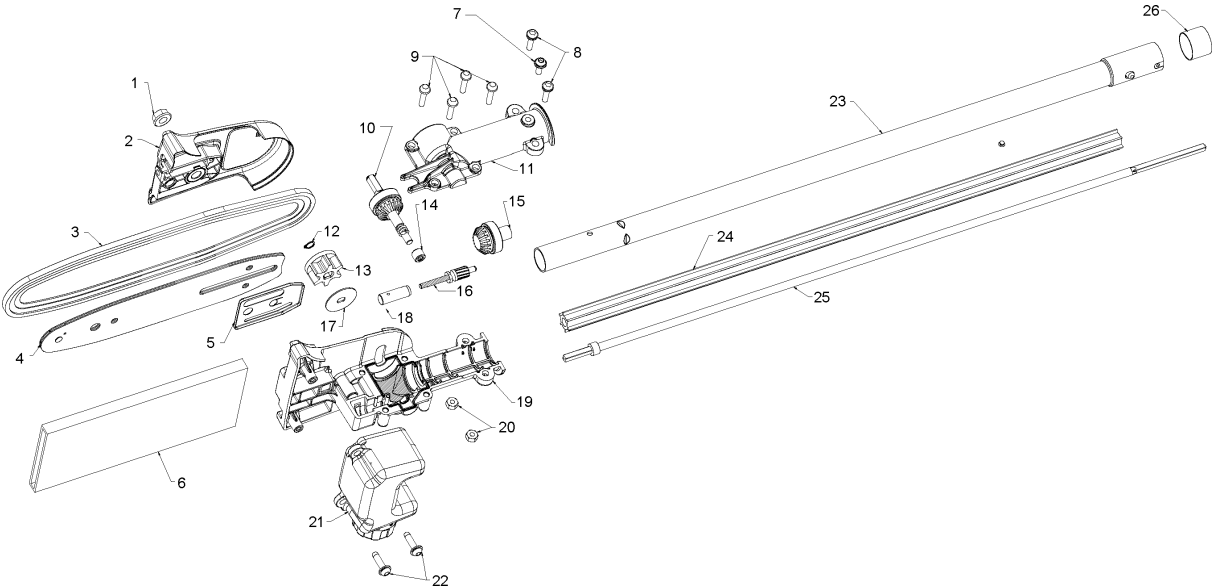

SPARE PARTS LIST

POLE PRUNER/POLE SAWS

PR25PS, 967089701, 2016-06

CUTTING EQUIPMENT

PR25PS, 967089701, 2016-06

Ref	Part No	Description	Remark	QTY	KIT
1	530 01 59-17	NUT	NUT	1	
2	587 64 07-01	CLAMP ASSY	CLAMP ASSY POLE PRUNER BAR BLACK	1	
3	585 88 99-19	KIT	"SAW CHAIN 90P, 3/8" mini 1,1mm Chamf chisel, 34DL"	1	
4	530 04 49-08	BAR	"BAR 3/8" 1,1 Micro Lite"	1	
5	530 05 65-23	PLATE	BAR PLATE	1	
6	545 00 54-05	SCABBARD CARDBOARD	SCABBARD CARDBOARD	1	
7	530 01 58-05	SCREW	SCREW	1	
8	530 01 63-12	SCREW	SCREW	2	
9	530 01 58-86	SCREW	SCREW	4	
10	530 05 65-29	ASSY OUTPUT SHAFT PO	ASSY OUTPUT SHAFT PO	1	
11	587 54 68-01	HOUSING	HOUSING POLE SAW LOWER BLACK	1	
12	530 05 65-63	RETAINER	"RETAINER, SPROCKET"	1	
13	530 05 65-20	SPROCKET,	SPROCKET	1	
14	530 05 65-64	BEARING	BEARING	1	
15	530 05 65-30	ASSY GEAR & BEARING	ASSY GEAR & BEARING	1	
16	530 05 37-64	ASSY--GEAR PLUNGER,	ASSY GEAR PLUNGER	1	
17	530 05 65-21	WASHER	WASHER	1	
18	530 05 73-47	ASSY OIL BLOCK	ASSY OIL BLOCK	1	
19	587 55 23-01	HOUSING	HOUSING POLE SAW UPPER BLACK	1	
20	530 01 57-68	NUT	NUT	2	
21	530 05 65-28	ASSY OIL TANK PRUNER ATTACH	ASSY OIL TANK PRUNER ATTACH	1	
22	530 01 58-43	SCREW	SCREW	2	
23	530 09 59-10	ASSY TUBE LOWER DRIV	ASSY TUBE LOWER DRIV	1	
24	530 09 61-82	LINER CO EXTRUDED	LINER CO EXTRUDED	1	
25	530 09 62-18	SHAFT	FLEX SHAFT LOWER	1	
26	530 05 55-03	TUBE CAP	TUBE CAP	1	
	587 70 51-01	ATTACHMENT	POLE SAW	1	1-22