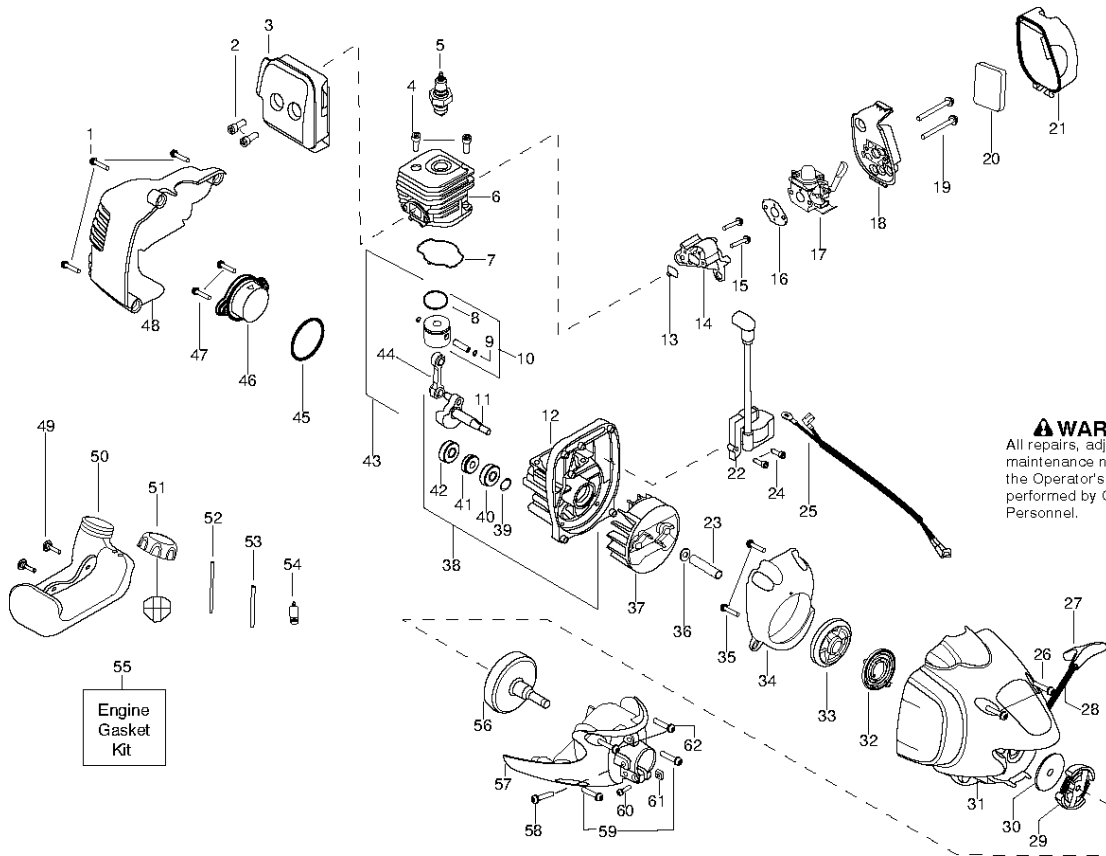

SPARE PARTS LIST

POLE PRUNER/POLE SAWS

PR25PS, 967089701, 2016-06

CUTTING EQUIPMENT

PR25PS, 967089701, 2016-06

Ref	Part No	Description	Remark	QTY	KIT
1	530 01 59-17	NUT	NUT	1	
2	587 64 07-01	CLAMP ASSY	CLAMP ASSY POLE PRUNER BAR BLACK	1	
3	585 88 99-19	KIT	"SAW CHAIN 90P, 3/8" mini 1,1mm Chamf chisel, 34DL"	1	
4	530 04 49-08	BAR	"BAR 3/8" 1,1 Micro Lite"	1	
5	530 05 65-23	PLATE	BAR PLATE	1	
6	545 00 54-05	SCABBARD CARDBOARD	SCABBARD CARDBOARD	1	
7	530 01 58-05	SCREW	SCREW	1	
8	530 01 63-12	SCREW	SCREW	2	
9	530 01 58-86	SCREW	SCREW	4	
10	530 05 65-29	ASSY OUTPUT SHAFT PO	ASSY OUTPUT SHAFT PO	1	
11	587 54 68-01	HOUSING	HOUSING POLE SAW LOWER BLACK	1	
12	530 05 65-63	RETAINER	"RETAINER, SPROCKET"	1	
13	530 05 65-20	SPROCKET,	SPROCKET	1	
14	530 05 65-64	BEARING	BEARING	1	
15	530 05 65-30	ASSY GEAR & BEARING	ASSY GEAR & BEARING	1	
16	530 05 37-64	ASSY--GEAR PLUNGER,	ASSY GEAR PLUNGER	1	
17	530 05 65-21	WASHER	WASHER	1	
18	530 05 73-47	ASSY OIL BLOCK	ASSY OIL BLOCK	1	
19	587 55 23-01	HOUSING	HOUSING POLE SAW UPPER BLACK	1	
20	530 01 57-68	NUT	NUT	2	
21	530 05 65-28	ASSY OIL TANK PRUNER ATTACH	ASSY OIL TANK PRUNER ATTACH	1	
22	530 01 58-43	SCREW	SCREW	2	
23	530 09 59-10	ASSY TUBE LOWER DRIV	ASSY TUBE LOWER DRIV	1	
24	530 09 61-82	LINER CO EXTRUDED	LINER CO EXTRUDED	1	
25	530 09 62-18	SHAFT	FLEX SHAFT LOWER	1	
26	530 05 55-03	TUBE CAP	TUBE CAP	1	
	587 70 51-01	ATTACHMENT	POLE SAW	1	1-22