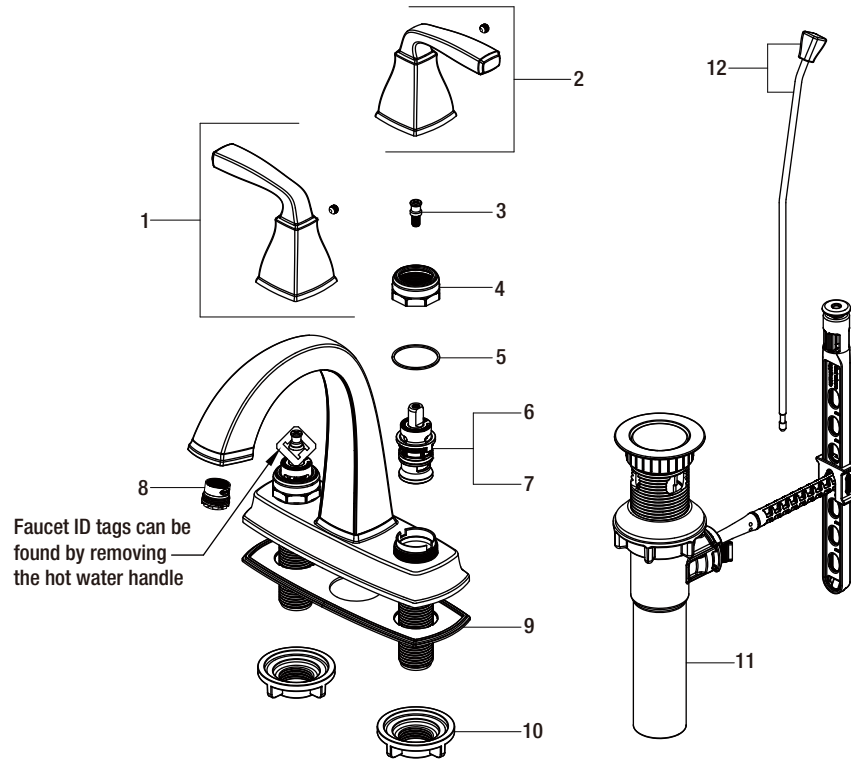

Mason 4 in. Centerset 2-Handle High-Arc Bathroom Faucet in Brushed Nickel

MODEL	SKU #	FINISH
HD67579W-6204	304685545	Brushed Nickel

Many replacement parts can be purchased online or at your local store. Please use the table below to identify the part SKU number needed, go to [HOMEDEPOT.COM](http://HOMEDEPOT.COM), and check for online and store availability. If you can't find the part you are looking for, please call 1-855-HD-GLACIER.

Part	Description	Part #	Internet SKU #	Store SKU #
1	Handle assembly H	RP1360504		
2	Handle assembly C	RP1360604		
3	Connector	RP50003		
4	Bonnet nut	RP70435	<a href="#">206864739</a>	
5	Washer	RP64124		
6	Cartridge H	RP20067	<a href="#">301158139</a>	
7	Cartridge C	RP20068	<a href="#">301158129</a>	

Part	Description	Part #	Internet SKU #	Store SKU #
8	Aerator	RP30187		
9	Gasket	RP70516		
10	Mounting nut	RP56001	<a href="#">203193994</a>	579276
11	ClickInstall™ drain assembly	RP4022804		
12	Lift rod	RP4023304		