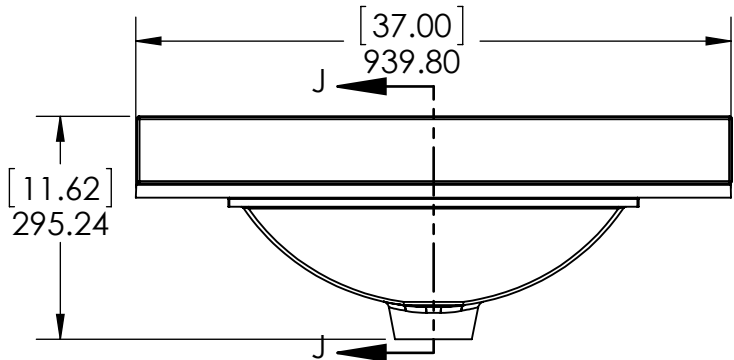

Rev #	Approved by	Change
0	R. Rubio	Released
1	O. Razo	New model added

PROPRIETARY AND CONFIDENTIAL
THE INFORMATION CONTAINED IN THIS DRAWING IS THE SOLE PROPERTY OF WOODCRAFTERS. ANY REPRODUCTION IN PART OR AS A WHOLE WITHOUT THE WRITTEN PERMISSION OF WOODCRAFTERS IS PROHIBITED.

UNLESS OTHERWISE SPECIFIED
DIMENSIONS ARE IN MM. AND (INCHES)
TOLERANCES ARE
+0.125 [3.175] -0.125 [-3.175]
SCALE:1:10

	NAME	DATE
DRAWN	R. Rubio	08/22/16
CHECKED	R. Rubio	08/22/16
ENG APPR.	R. Rubio	08/22/16
MFG APPR.	C. Leal	08/22/16

Wood Crafters
Vtop Stone Effect, Rect 37x22
SHEET 1 OF 2
REV: 1