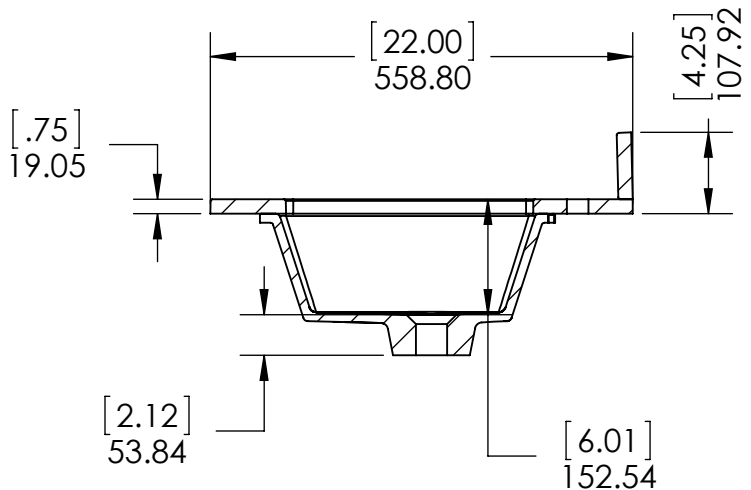

Rev #	Approved by	Change
0	R. Rubio	Released
1	O. Razo	New model added

PROPRIETARY AND CONFIDENTIAL
THE INFORMATION CONTAINED IN THIS DRAWING IS THE SOLE PROPERTY OF WOODCRAFTERS. ANY REPRODUCTION IN PART OR AS A WHOLE WITHOUT THE WRITTEN PERMISSION OF WOODCRAFTERS IS PROHIBITED.

UNLESS OTHERWISE SPECIFIED
DIMENSIONS ARE IN MM. AND (INCHES)
TOLERANCES ARE
+0.125 [3.175] -0.125 [-3.175]
SCALE:1:10

	NAME	DATE
DRAWN	R. Rubio	08/22/16
CHECKED	R. Rubio	08/22/16
ENG APPR.	R. Rubio	08/22/16
MFG APPR.	C. Leal	08/22/16

Wood Crafters
Vtop Stone Effect, Rect 37x22
SHEET 1 OF 2
REV: 1