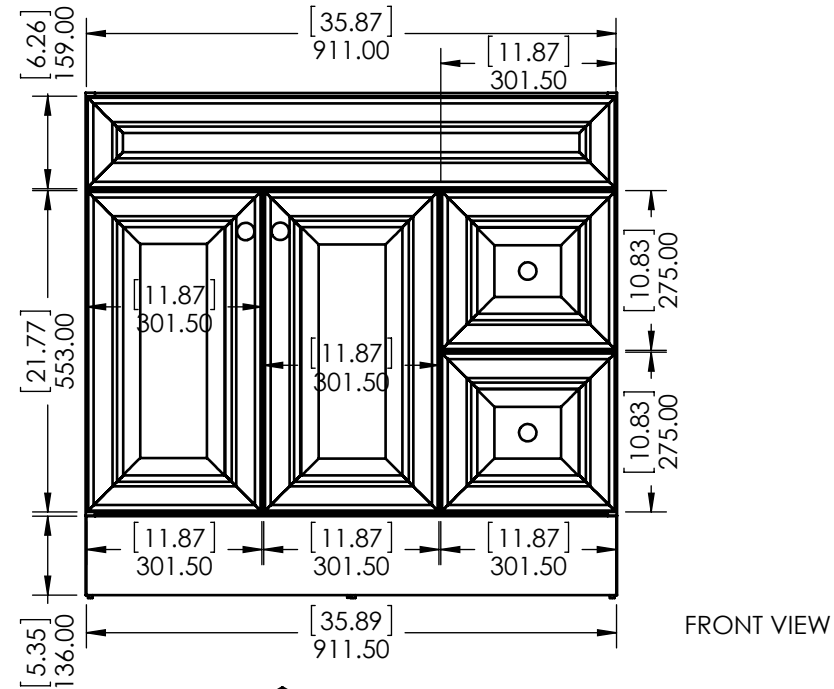

		SIZE	DWG. NO.	SHEET 2 OF 2
		A	Vtop Stone Effect, Rect 37x22	REV: 1

ITEM ID	DESCRIPTION
GF3621-WH	Glensford 36in x 21in D Vanity in White
GF3621-BT	Glensford 36in x 21in D Vanity in Butterscotch

REV	ECO#	DESCRIPTION	REV'D BY DATE	CHK'D BY DATE	APR'V'D BY DATE
0		New Release	IASV 5/1/17	IASV 5/1/17	IASV 5/1/17