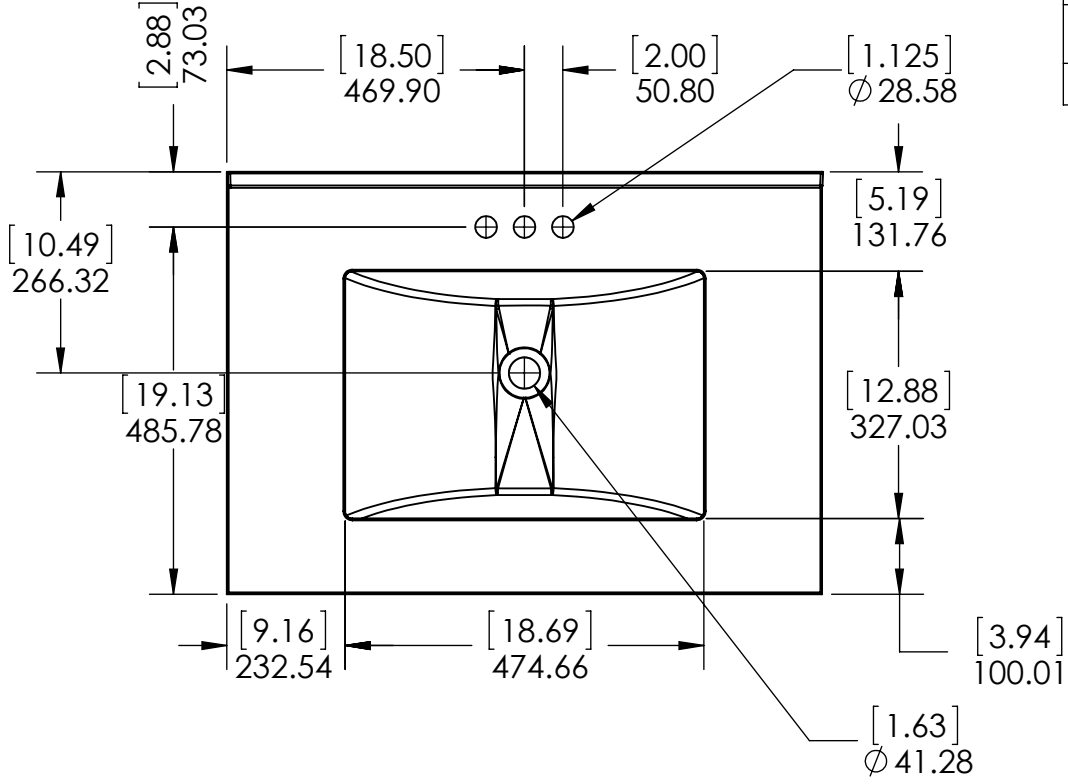

Rev #	Approved by	Change
0	R. Rubio	Released
1	O. Razo	New model added

PROPRIETARY AND CONFIDENTIAL
THE INFORMATION CONTAINED IN THIS DRAWING IS THE SOLE PROPERTY OF WOODCRAFTERS. ANY REPRODUCTION IN PART OR AS A WHOLE WITHOUT THE WRITTEN PERMISSION OF WOODCRAFTERS IS PROHIBITED.

UNLESS OTHERWISE SPECIFIED
DIMENSIONS ARE IN MM. AND (INCHES)
TOLERANCES ARE
+0.125 [3.175] -0.125 [-3.175]
SCALE:1:10

	NAME	DATE
DRAWN	R. Rubio	08/22/16
CHECKED	R. Rubio	08/22/16
ENG APPR.	R. Rubio	08/22/16
MFG APPR.	C. Leal	08/22/16

Wood Crafters
Vtop Stone Effect, Rect 37x22
SHEET 1 OF 2
REV: 1