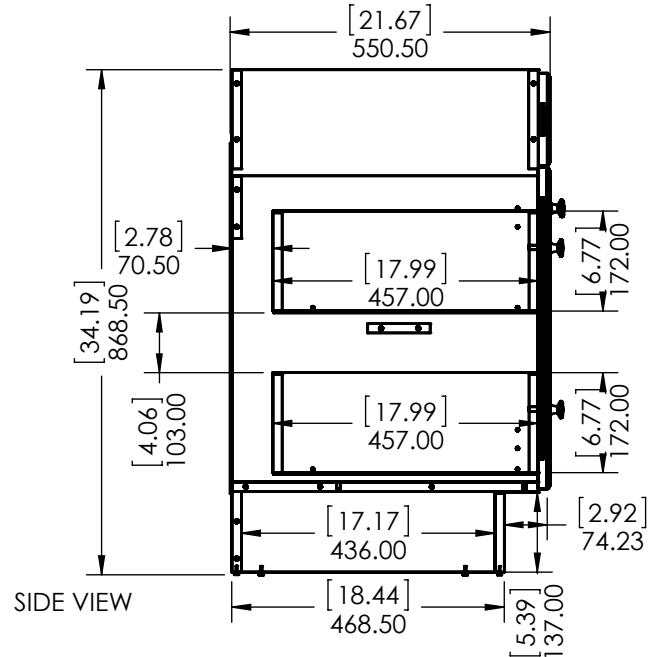

UNLESS OTHERWISE SPECIFIED
 DIMENSIONS ARE IN MM.
 AND [INCHES]
 TOLERANCES ARE
 + 0.125 [3.175] - 0.125 [-3.175]
 SCALE:1:10

	NAME	DATE
DRAWN	R. Rubio	08/22/16
CHECKED	R. Rubio	08/22/16
ENG APPR.	R. Rubio	08/22/16
MFG APPR.	C. Leal	08/22/16

		SIZE	DWG. NO.	SHEET 2 OF 2
		A	Vtop Stone Effect, Rect 37x22	REV: 1

ITEM ID	DESCRIPTION
GF3621-WH	Glensford 36in x 21in D Vanity in White
GF3621-BT	Glensford 36in x 21in D Vanity in Butterscotch

REV	ECO#	DESCRIPTION	REV'D BY DATE	CHK'D BY DATE	APR'V'D BY DATE
0		New Release	IASV 5/1/17	IASV 5/1/17	IASV 5/1/17

UNLESS OTHERWISE SPECIFIED
 DIMENSIONS ARE IN mm and [inches] AND TOLERANCES ARE +/- 1.0 [0.04]

DRAWN BY:	IASV	5/1/17
CHECKED BY:	IASV	5/1/17
APPROVED BY:	IASV	5/1/17
DO NOT SCALE DRAWING	SCALE: 1:10	SIZE: A