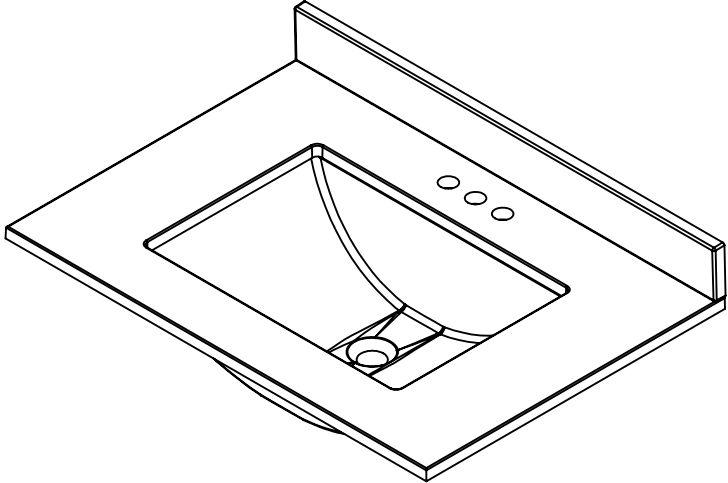

Rev #	Approved by	Change
0	R. Rubio	Released
1	O. Razo	New model added

PROPRIETARY AND CONFIDENTIAL
THE INFORMATION CONTAINED IN THIS DRAWING IS THE SOLE PROPERTY OF WOODCRAFTERS. ANY REPRODUCTION IN PART OR AS A WHOLE WITHOUT THE WRITTEN PERMISSION OF WOODCRAFTERS IS PROHIBITED.

UNLESS OTHERWISE SPECIFIED
DIMENSIONS ARE IN MM. AND (INCHES)
TOLERANCES ARE
+0.125 [3.175] -0.125 [-3.175]
SCALE:1:10

	NAME	DATE
DRAWN	R. Rubio	08/22/16
CHECKED	R. Rubio	08/22/16
ENG APPR.	R. Rubio	08/22/16
MFG APPR.	C. Leal	08/22/16

Wood Crafters
Vtop Stone Effect, Rect 37x22
SHEET 1 OF 2
REV: 1