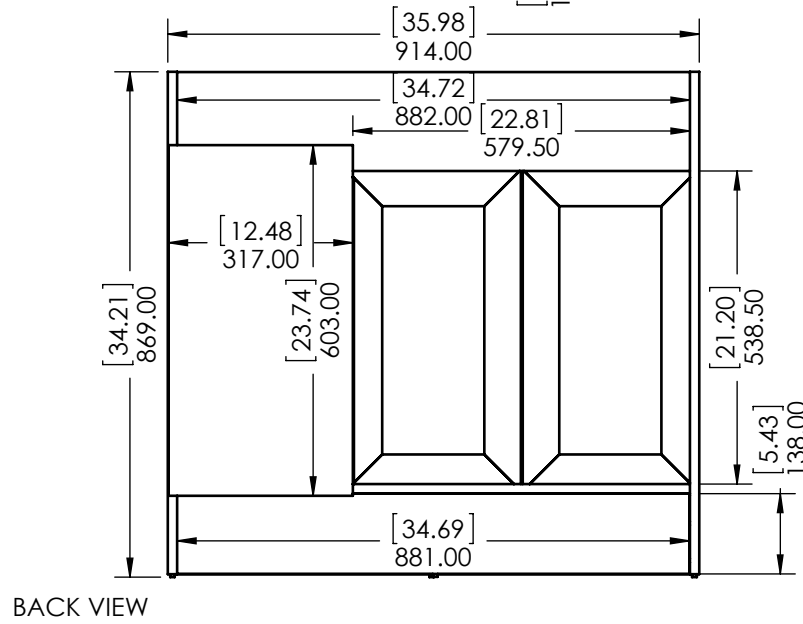

UNLESS OTHERWISE SPECIFIED
 DIMENSIONS ARE IN MM.
 AND [INCHES]
 TOLERANCES ARE
 + 0.125 [3.175] - 0.125 [-3.175]
 SCALE:1:10

	NAME	DATE
DRAWN	R. Rubio	08/22/16
CHECKED	R. Rubio	08/22/16
ENG APPR.	R. Rubio	08/22/16
MFG APPR.	C. Leal	08/22/16

		SIZE	DWG. NO.	SHEET 2 OF 2
		A	Vtop Stone Effect, Rect 37x22	REV: 1

ITEM ID	DESCRIPTION
GF3621-WH	Glensford 36in x 21in D Vanity in White
GF3621-BT	Glensford 36in x 21in D Vanity in Butterscotch

REV	ECO#	DESCRIPTION	REV'D BY DATE	CHK'D BY DATE	APR'V'D BY DATE
0		New Release	IASV 5/1/17	IASV 5/1/17	IASV 5/1/17

UNLESS OTHERWISE SPECIFIED
 DIMENSIONS ARE IN mm and [inches] AND TOLERANCES ARE +/- 1.0 [0.04]

DRAWN BY:	IASV	5/1/17
CHECKED BY:	IASV	5/1/17
APPROVED BY:	IASV	5/1/17
DO NOT SCALE DRAWING	SCALE: 1:10	SIZE: A