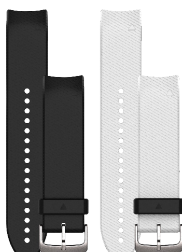

QUICKFIT™ 22 BANDS — NO TOOLS REQUIRED

QuickFit bands let you change your watch's look and feel in a snap. Easy to switch but always secure, there's a style of band for every activity or event. Approach S60 is compatible with 22-mm wide bands.

QUICKFIT 22 WATCH BANDS NEW

QuickFit bands (22 mm) let you change your Approach S60 watch's look and feel in a snap.

Description:	Part number:	UPC:	List:
Black/black silicone	010-12496-00	753759176792	\$49.99 USD
Black/silver silicone	010-12500-00	753759172848	\$49.99 USD
White silicone	010-12500-01	753759172855	\$49.99 USD
Granite blue silicone	010-12496-01	753759176808	\$49.99 USD
Amp yellow silicone	010-12496-02	753759176815	\$49.99 USD
Flame red silicone	010-12496-03	753759176822	\$49.99 USD
Cirrus blue silicone	010-12496-04	753759176839	\$49.99 USD
Brown leather	010-12496-05	753759176846	\$79.99 USD
Black leather	010-12500-02	753759172862	\$79.99 USD
Slate gray stainless steel	010-12496-06	753759176853	\$149.99 USD

QUICKFIT 22 WATCH BANDS (INTEGRATED) NEW

QuickFit integrated bands (22 mm) let you change your Approach S60 watch's look and feel in a snap. These special bands integrate with the watch case, giving you a sleek design and appearance.