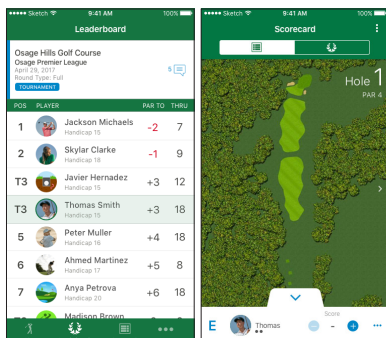

FULL-COLOR COURSE MAPS

AUTOSHOT

PINPOINTER

SCORECARD

SMART NOTIFICATIONS³

MULTISPORT

NEW

Add another level of fun and competition to your game by downloading the new [Garmin Golf™](#) app, which offers the following:

-Weekly leaderboards: Compete against your friends and fellow golfers on the same course, plus view other players' ranks, scores, handicaps and more

-Create tournaments: Set up your own tournament event, and invite multiple players to compete. Also, use live chat to communicate with each other

-Scorecards: Keep score using the app, and easily share with others

-Live scoring: Get live scoring when using Approach® S60

Available as a free mobile app

Store all your Approach stats in 1 place, and easily track your progress and share with friends. [Garmin Connect™](#) offers the following:

-View scorecards: View fairways hit, greens in regulation, shot distance and number of putts

-Stats for everything: Track your progress over time by viewing all your stats, including average score, putts and more