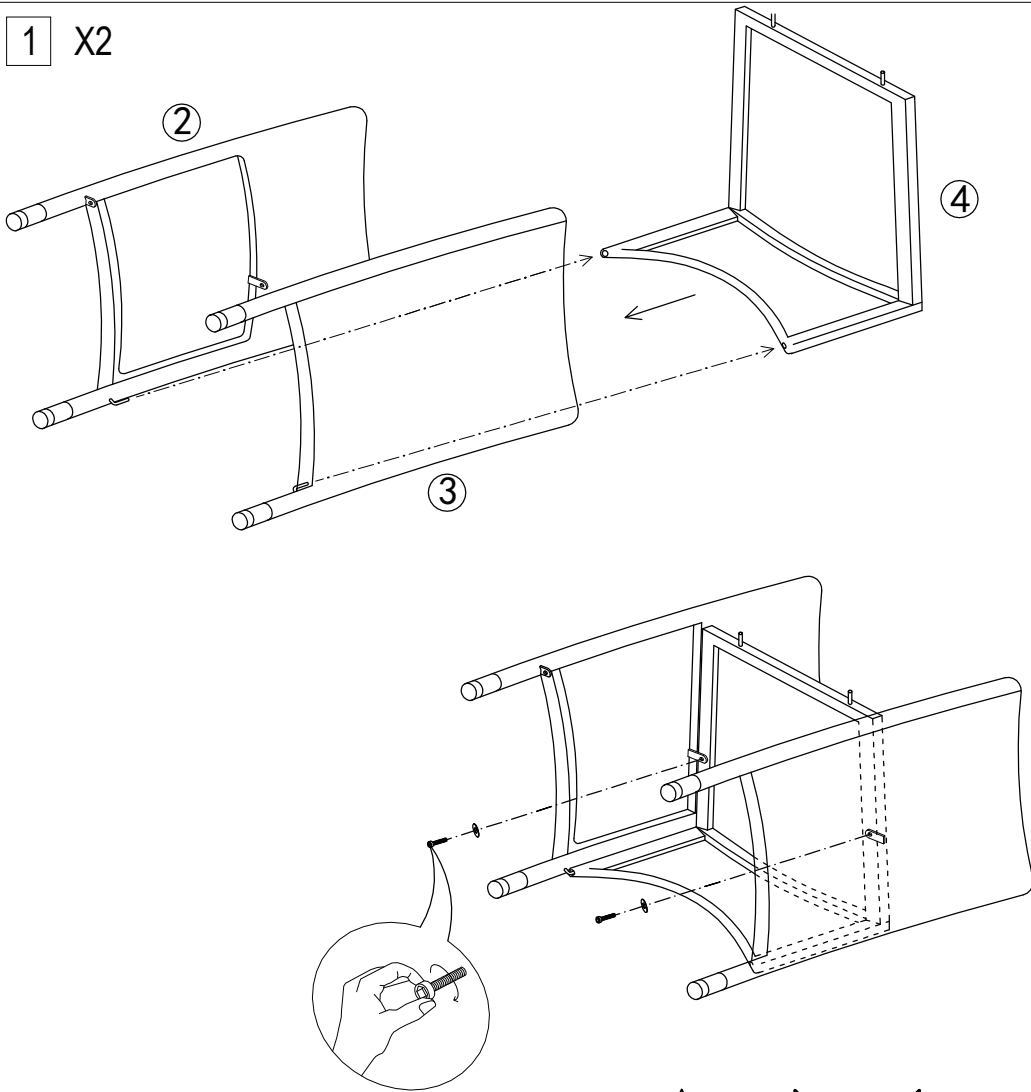

PREPARATION

Before beginning assembly of product, make sure all parts are present. Compare parts with package contents list and hardware contents list.

If any part is missing or damaged, do not attempt to assemble the product.

Estimated Assembly Time: 45 minutes.

Tools Required for Assembly (included): Allen Key

1 X2