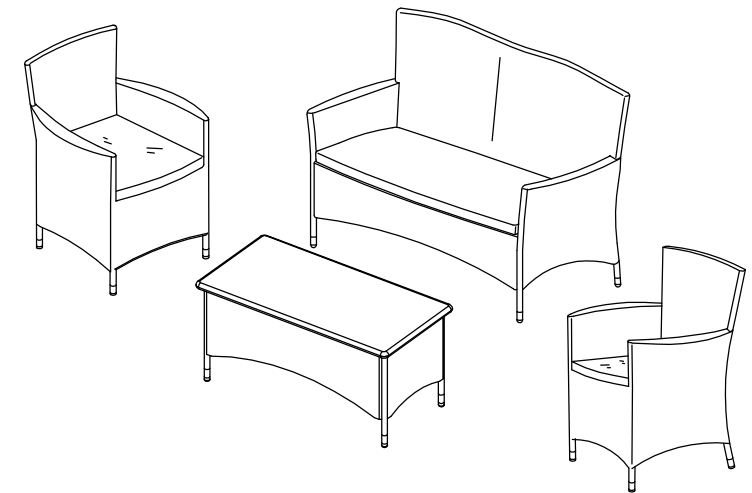

## Part List and Hardware List

PIECE	DESCRIPTION	PICTURE	QUANTITY
1	Chair Back		2X
2	Chair/Sofa side-1		3X
3	Chair/Sofa Side-2		3X
4	Chair Bottom		1X
5	Sofa Back		1X
6	Sofa Bottom		1X
7	Table Side		2X
8	Table Apron		2X
9	Table Top		1X
10	Chair Cushion		2X
11	Sofa Cushion		1X
A	Allen bolt(M6x19 mm)		12X
B	Allen bolt(M6x38 mm)		8X
C	Flat washer		20X
D	Allen key		1X

 **SAFAVIEH**  
O U T D O O R

Model# FOX6005A / FOX6005B / FOX6005C  
SAMOS OUTDOOR LIVING SET

Product Dimensions:

23.6"x24.4"x33.5" H (Chair)

42.9"x24.4"x33.5" H (Sofa)

36.2"x18.1"x18.5" H (Table)

ATTACH YOUR RECEIPT HERE