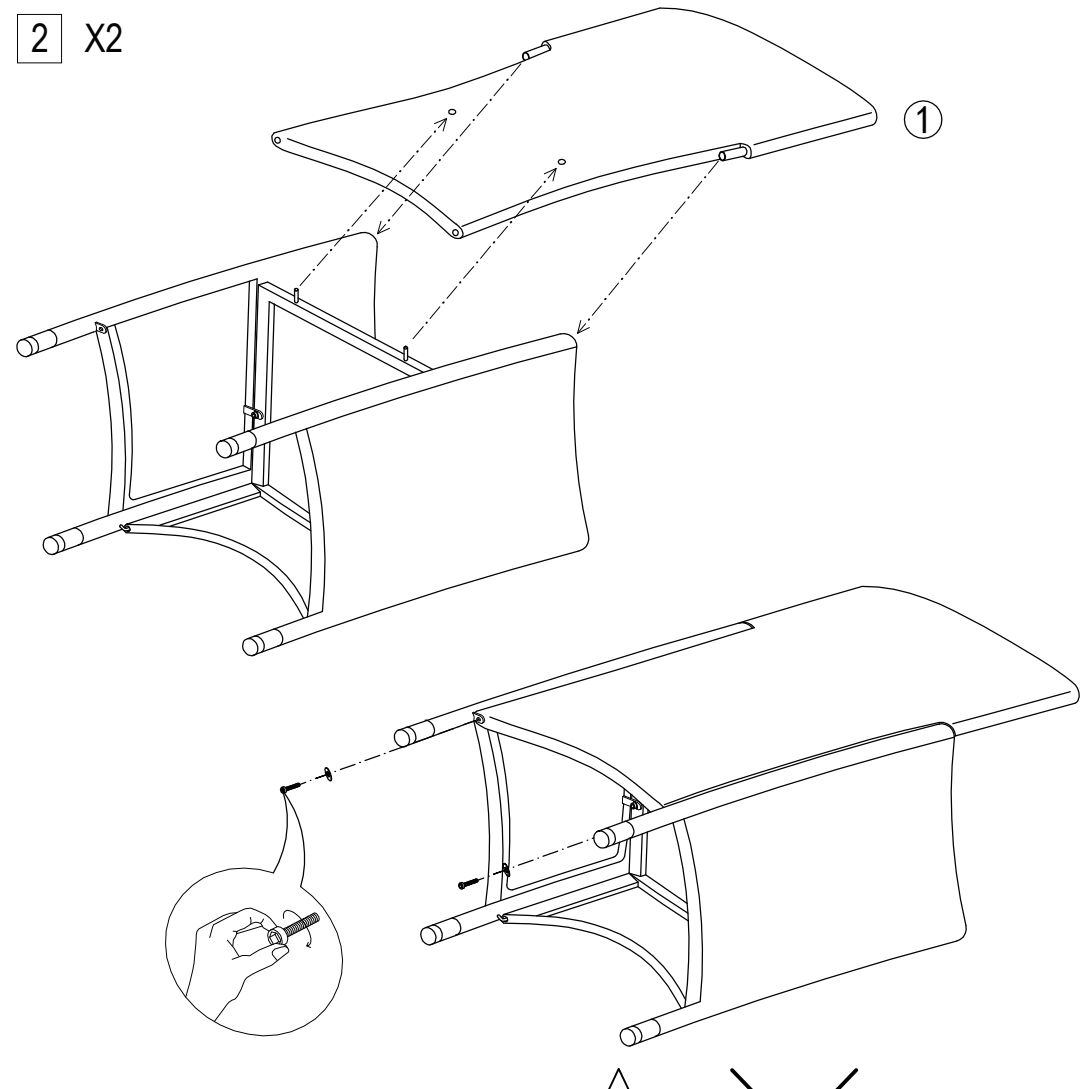

PREPARATION

Before beginning assembly of product, make sure all parts are present. Compare parts with package contents list and hardware contents list.

If any part is missing or damaged, do not attempt to assemble the product.

Estimated Assembly Time: 45 minutes.

Tools Required for Assembly (included): Allen Key

1 X2

2 X2