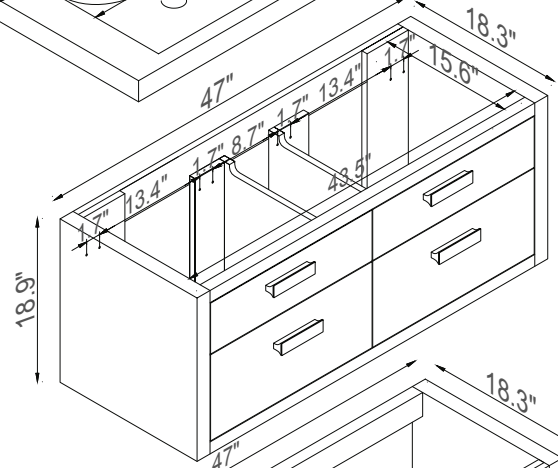

Streamline

Basin

Side Cab.

Master Cabinet

K1820-098-48-55MR1S