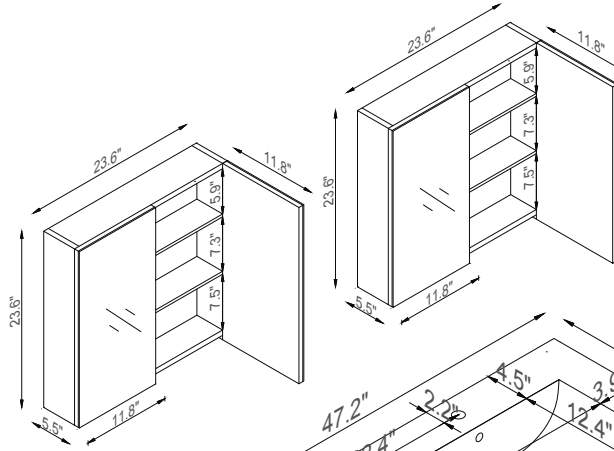

Streamline

Basin

Side Cab.

Master Cabinet

K1820-098-48-55MR1S