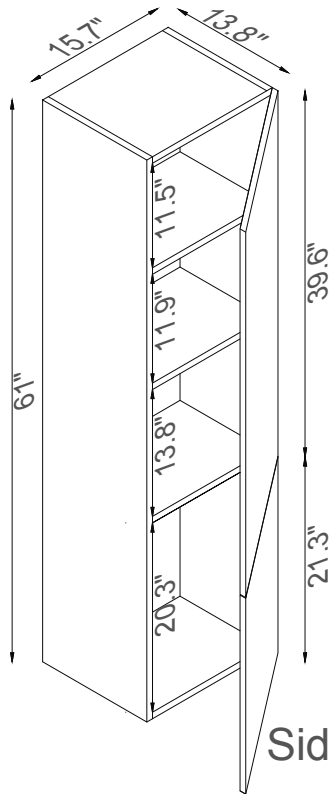

Streamline

Basin

Side Cab.

Master Cabinet

K1820-098-48-55MR1S