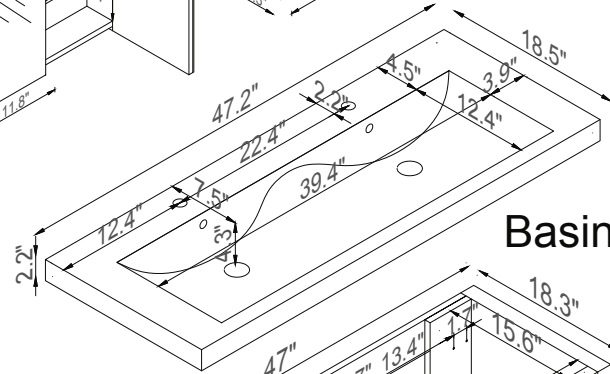

Streamline

Basin

Side Cab.

Master Cabinet

K1820-098-48-55MR1S