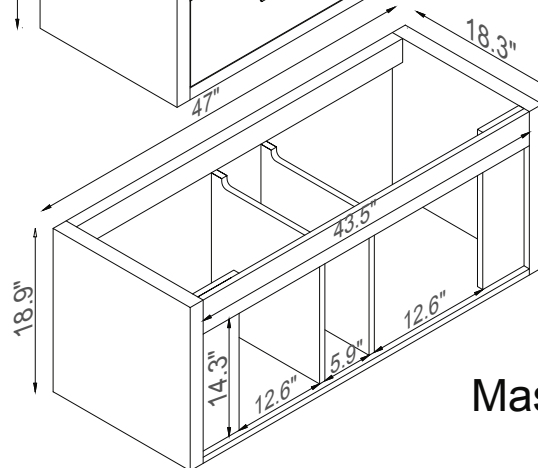

Streamline

Basin

Side Cab.

Master Cabinet

K1820-098-48-55MR1S