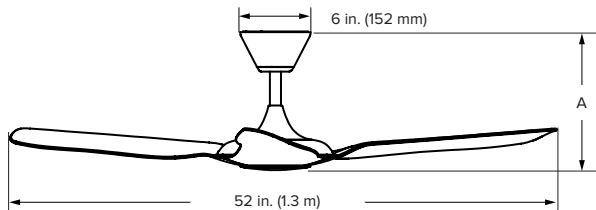

Standard Fan Heights		
Fan Height (A)	11.4 in. (289 mm)	16.4 in. (417 mm)

¹ Actual results of sound measurements in the field may vary due to sound reflective surfaces and environmental conditions.

USA
HAIKUHOME.COM
855-694-2458

CANADA
HAIKUHOME.COM/CA
844-924-4277

AUSTRALIA
HAIKUHOME.COM/AU
1-300-244-277

SINGAPORE
HAIKUHOME.COM/SG
+65 6709 8500