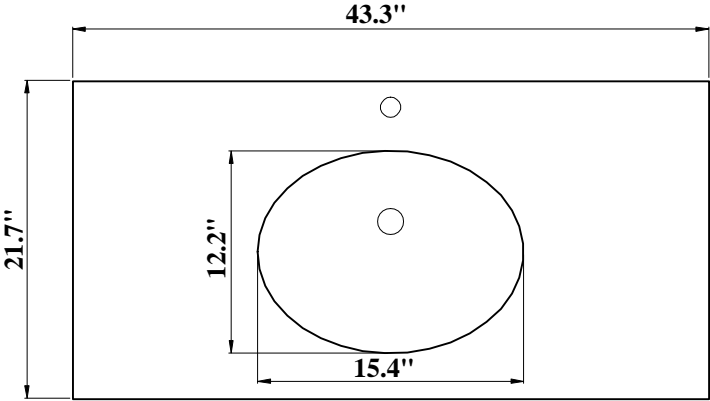

SB-252-7WHPS

SINK

VANITY

BACK VIEW