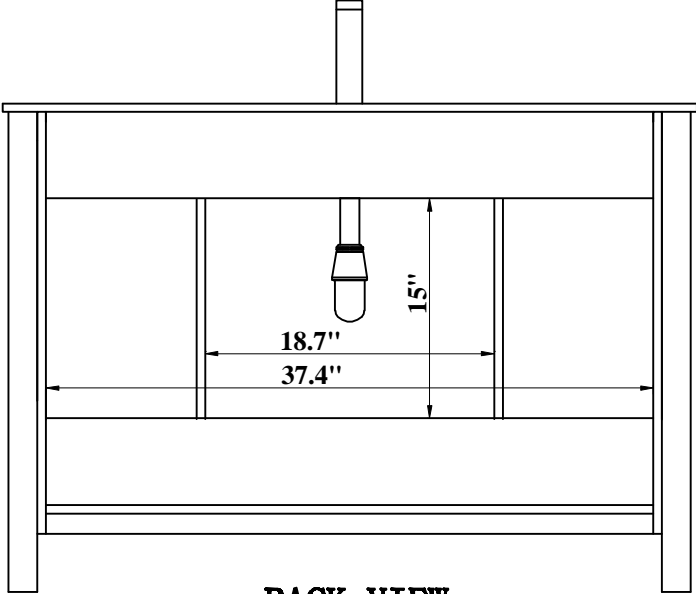

SB-252-7WHPS

SINK

VANITY

BACK VIEW