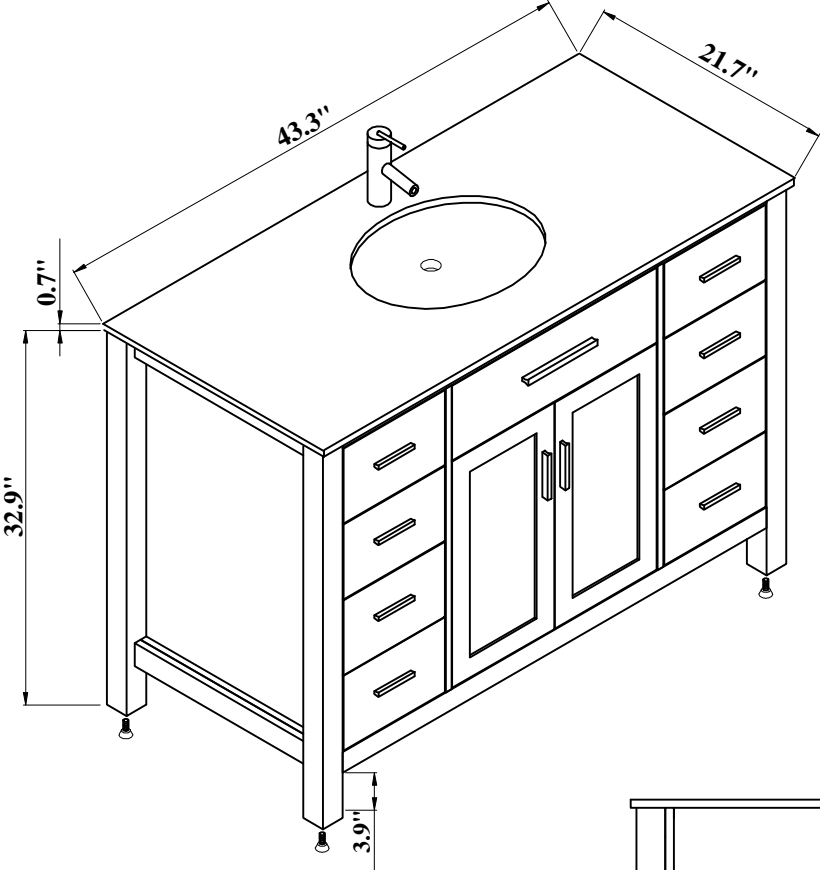

SB-252-7WHPS

SINK

VANITY

BACK VIEW