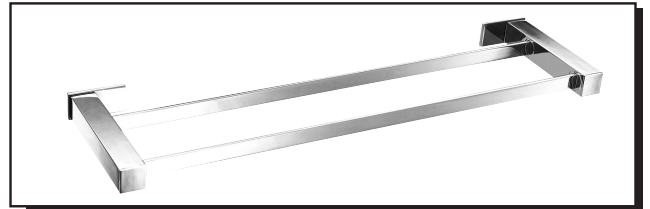

SIRIUS™ BATH ACCESSORY COLLECTION

Description

- Matches SIRIUS™ collection
- Mounting hardware provided
- SIRIUS™ 18" and 24" Glass Shelves are constructed with tempered glass
- SIRIUS™ Wall Mount Toilet Brush is constructed with frosted glass cup and metal brush handle with synthetic bristles

Warranty

Danze products are covered by a manufacturer's limited "lifetime" warranty on finish and manufacturing defects.

Available Finishes

- Chrome
- Brushed Nickel (BN)

D446131 - 18" Towel Bar
D446132 - 24" Towel Bar

D446133 - 24" Double Towel Bar

D446134 - 18" Glass Shelf
D446135 - 24" Glass Shelf

18", 24" - Glass Shelf

24" Double Towel Bar

18", 24" - Towel Bar

D446136 - Dual Function - Paper Holder or Towel Bar

D446137 - Robe Hook