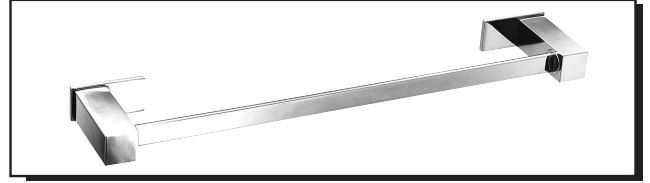

SIRIUS™ BATH ACCESSORY COLLECTION

Description

- Matches SIRIUS™ collection
- Mounting hardware provided
- SIRIUS™ 18" and 24" Glass Shelves are constructed with tempered glass
- SIRIUS™ Wall Mount Toilet Brush is constructed with frosted glass cup and metal brush handle with synthetic bristles

Warranty

Danze products are covered by a manufacturer's limited "lifetime" warranty on finish and manufacturing defects.

Available Finishes

- Chrome
- Brushed Nickel (BN)

D446131 - 18" Towel Bar
D446132 - 24" Towel Bar

D446133 - 24" Double Towel Bar

D446134 - 18" Glass Shelf
D446135 - 24" Glass Shelf

18", 24" - Glass Shelf

24" Double Towel Bar

18", 24" - Towel Bar

D446136 - Dual Function - Paper Holder or Towel Bar

D446137 - Robe Hook

D446138 - Toilet Brush and Holder

Double Robe Hook

Toilet Brush

Specific Features: _____ Submitted Model No.: _____