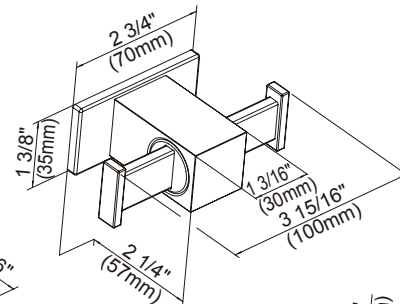

Double Robe Hook