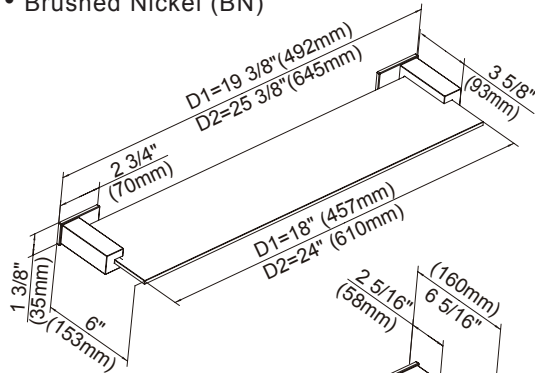

SIRIUS™ BATH ACCESSORY COLLECTION

Description

- Matches SIRIUS™ collection
- Mounting hardware provided
- SIRIUS™ 18" and 24" Glass Shelves are constructed with tempered glass
- SIRIUS™ Wall Mount Toilet Brush is constructed with frosted glass cup and metal brush handle with synthetic bristles

D446133 - 24" Double Towel Bar

D446134 - 18" Glass Shelf
D446135 - 24" Glass Shelf

18", 24" - Glass Shelf

24" Double Towel Bar

18", 24" - Towel Bar

D446136 - Dual Function - Paper Holder or Towel Bar

D446137 - Robe Hook