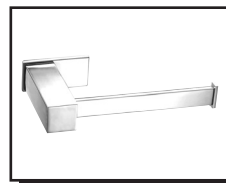

SIRIUS™ BATH ACCESSORY COLLECTION

Description

- Matches SIRIUS™ collection
- Mounting hardware provided
- SIRIUS™ 18" and 24" Glass Shelves are constructed with tempered glass
- SIRIUS™ Wall Mount Toilet Brush is constructed with frosted glass cup and metal brush handle with synthetic bristles

Warranty

Danze products are covered by a manufacturer's limited "lifetime" warranty on finish and manufacturing defects.

Available Finishes

- Chrome
- Brushed Nickel (BN)

D446131 - 18" Towel Bar
D446132 - 24" Towel Bar

D446133 - 24" Double Towel Bar

D446134 - 18" Glass Shelf
D446135 - 24" Glass Shelf

18", 24" - Glass Shelf

24" Double Towel Bar

18", 24" - Towel Bar

D446136 - Dual Function - Paper Holder or Towel Bar

D446137 - Robe Hook

D446138 - Toilet Brush and Holder

Double Robe Hook

Toilet Brush

Specific Features: _____ Submitted Model No.: _____