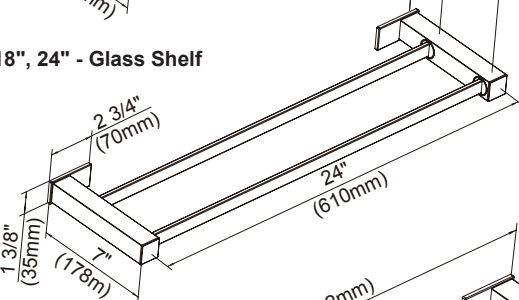

D446133 - 24" Double Towel Bar

D446134 - 18" Glass Shelf
D446135 - 24" Glass Shelf

18", 24" - Glass Shelf

24" Double Towel Bar

18", 24" - Towel Bar

D446136 - Dual Function - Paper Holder or Towel Bar

D446137 - Robe Hook