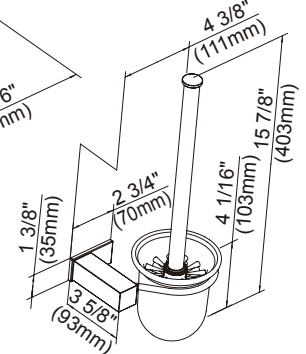

D446133 - 24" Double Towel Bar

D446134 - 18" Glass Shelf
D446135 - 24" Glass Shelf

18", 24" - Glass Shelf

24" Double Towel Bar

18", 24" - Towel Bar

D446136 - Dual Function - Paper Holder or Towel Bar

D446137 - Robe Hook

D446138 - Toilet Brush and Holder

Double Robe Hook

Toilet Brush

Specific Features: _____ Submitted Model No.: _____