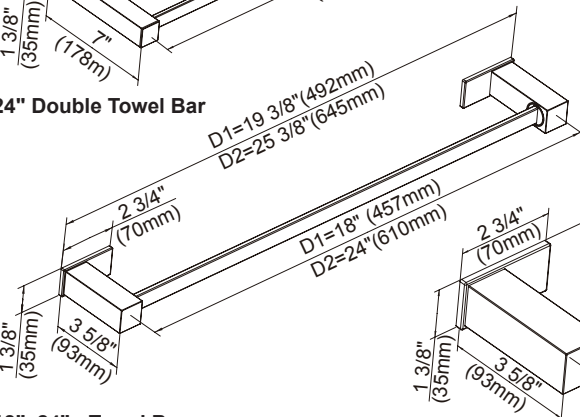

D446133 - 24" Double Towel Bar

D446134 - 18" Glass Shelf
D446135 - 24" Glass Shelf

18", 24" - Glass Shelf

24" Double Towel Bar

18", 24" - Towel Bar

D446136 - Dual Function - Paper Holder or Towel Bar

D446137 - Robe Hook