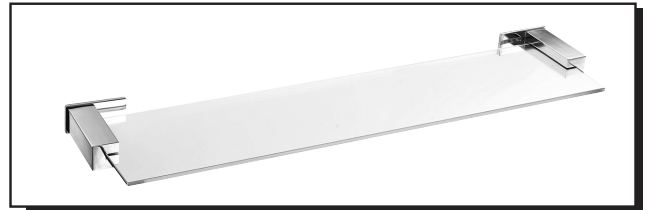

SIRIUS™ BATH ACCESSORY COLLECTION

Description

- Matches SIRIUS™ collection
- Mounting hardware provided
- SIRIUS™ 18" and 24" Glass Shelves are constructed with tempered glass
- SIRIUS™ Wall Mount Toilet Brush is constructed with frosted glass cup and metal brush handle with synthetic bristles

Warranty

Danze products are covered by a manufacturer's limited "lifetime" warranty on finish and manufacturing defects.

Available Finishes

- Chrome
- Brushed Nickel (BN)

D446131 - 18" Towel Bar
D446132 - 24" Towel Bar

D446133 - 24" Double Towel Bar

D446134 - 18" Glass Shelf
D446135 - 24" Glass Shelf

18", 24" - Glass Shelf

24" Double Towel Bar

18", 24" - Towel Bar

D446136 - Dual Function - Paper Holder or Towel Bar

D446137 - Robe Hook